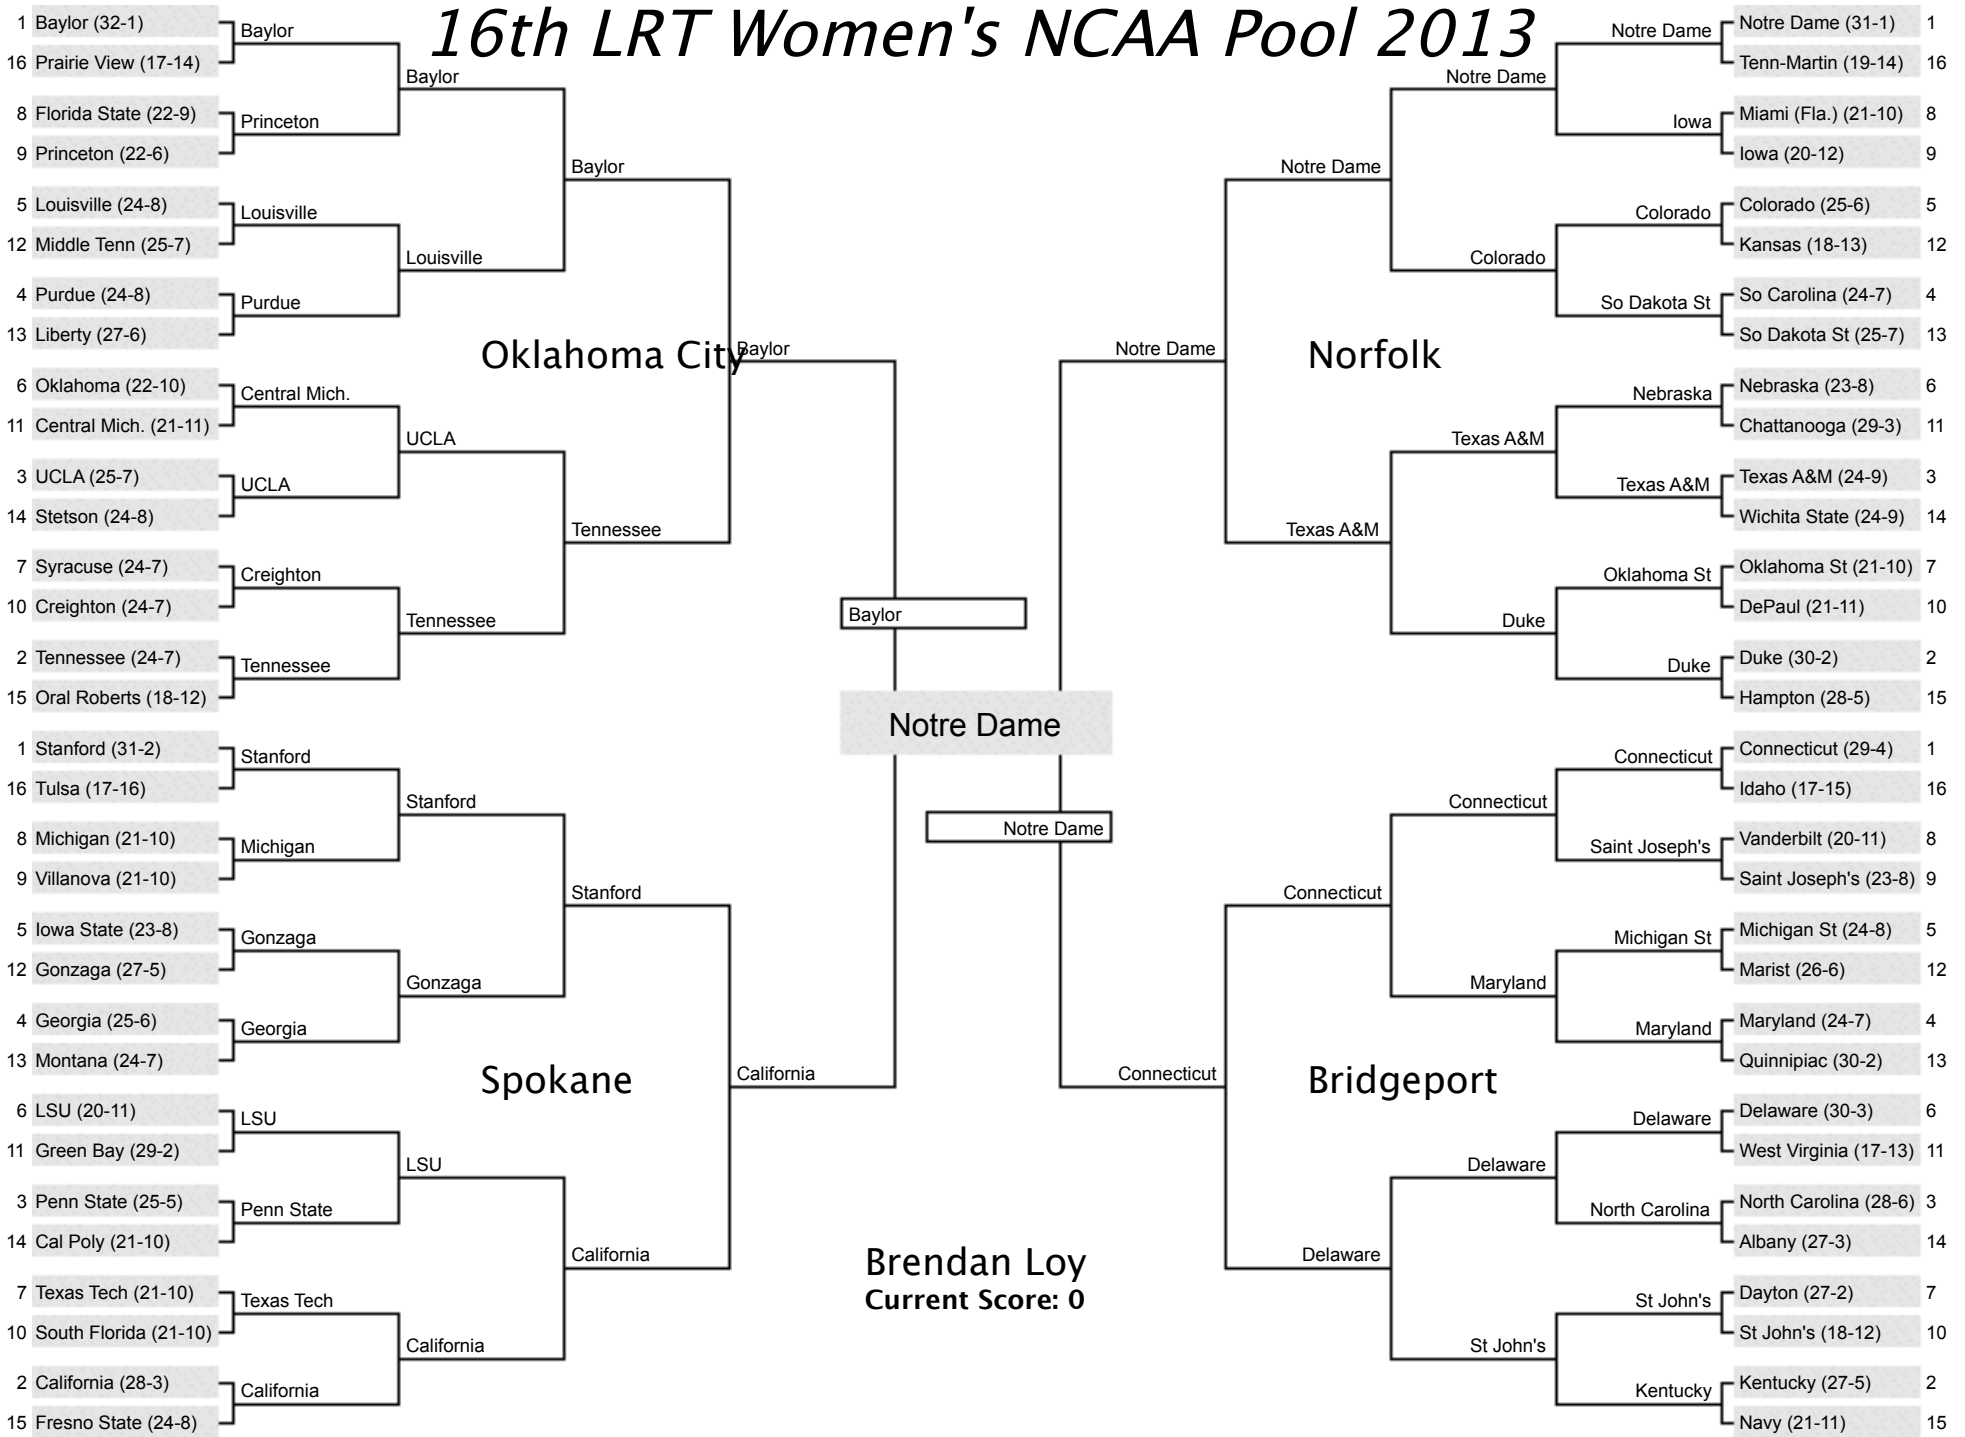

16th LRT Women's NCAA Pool 2013