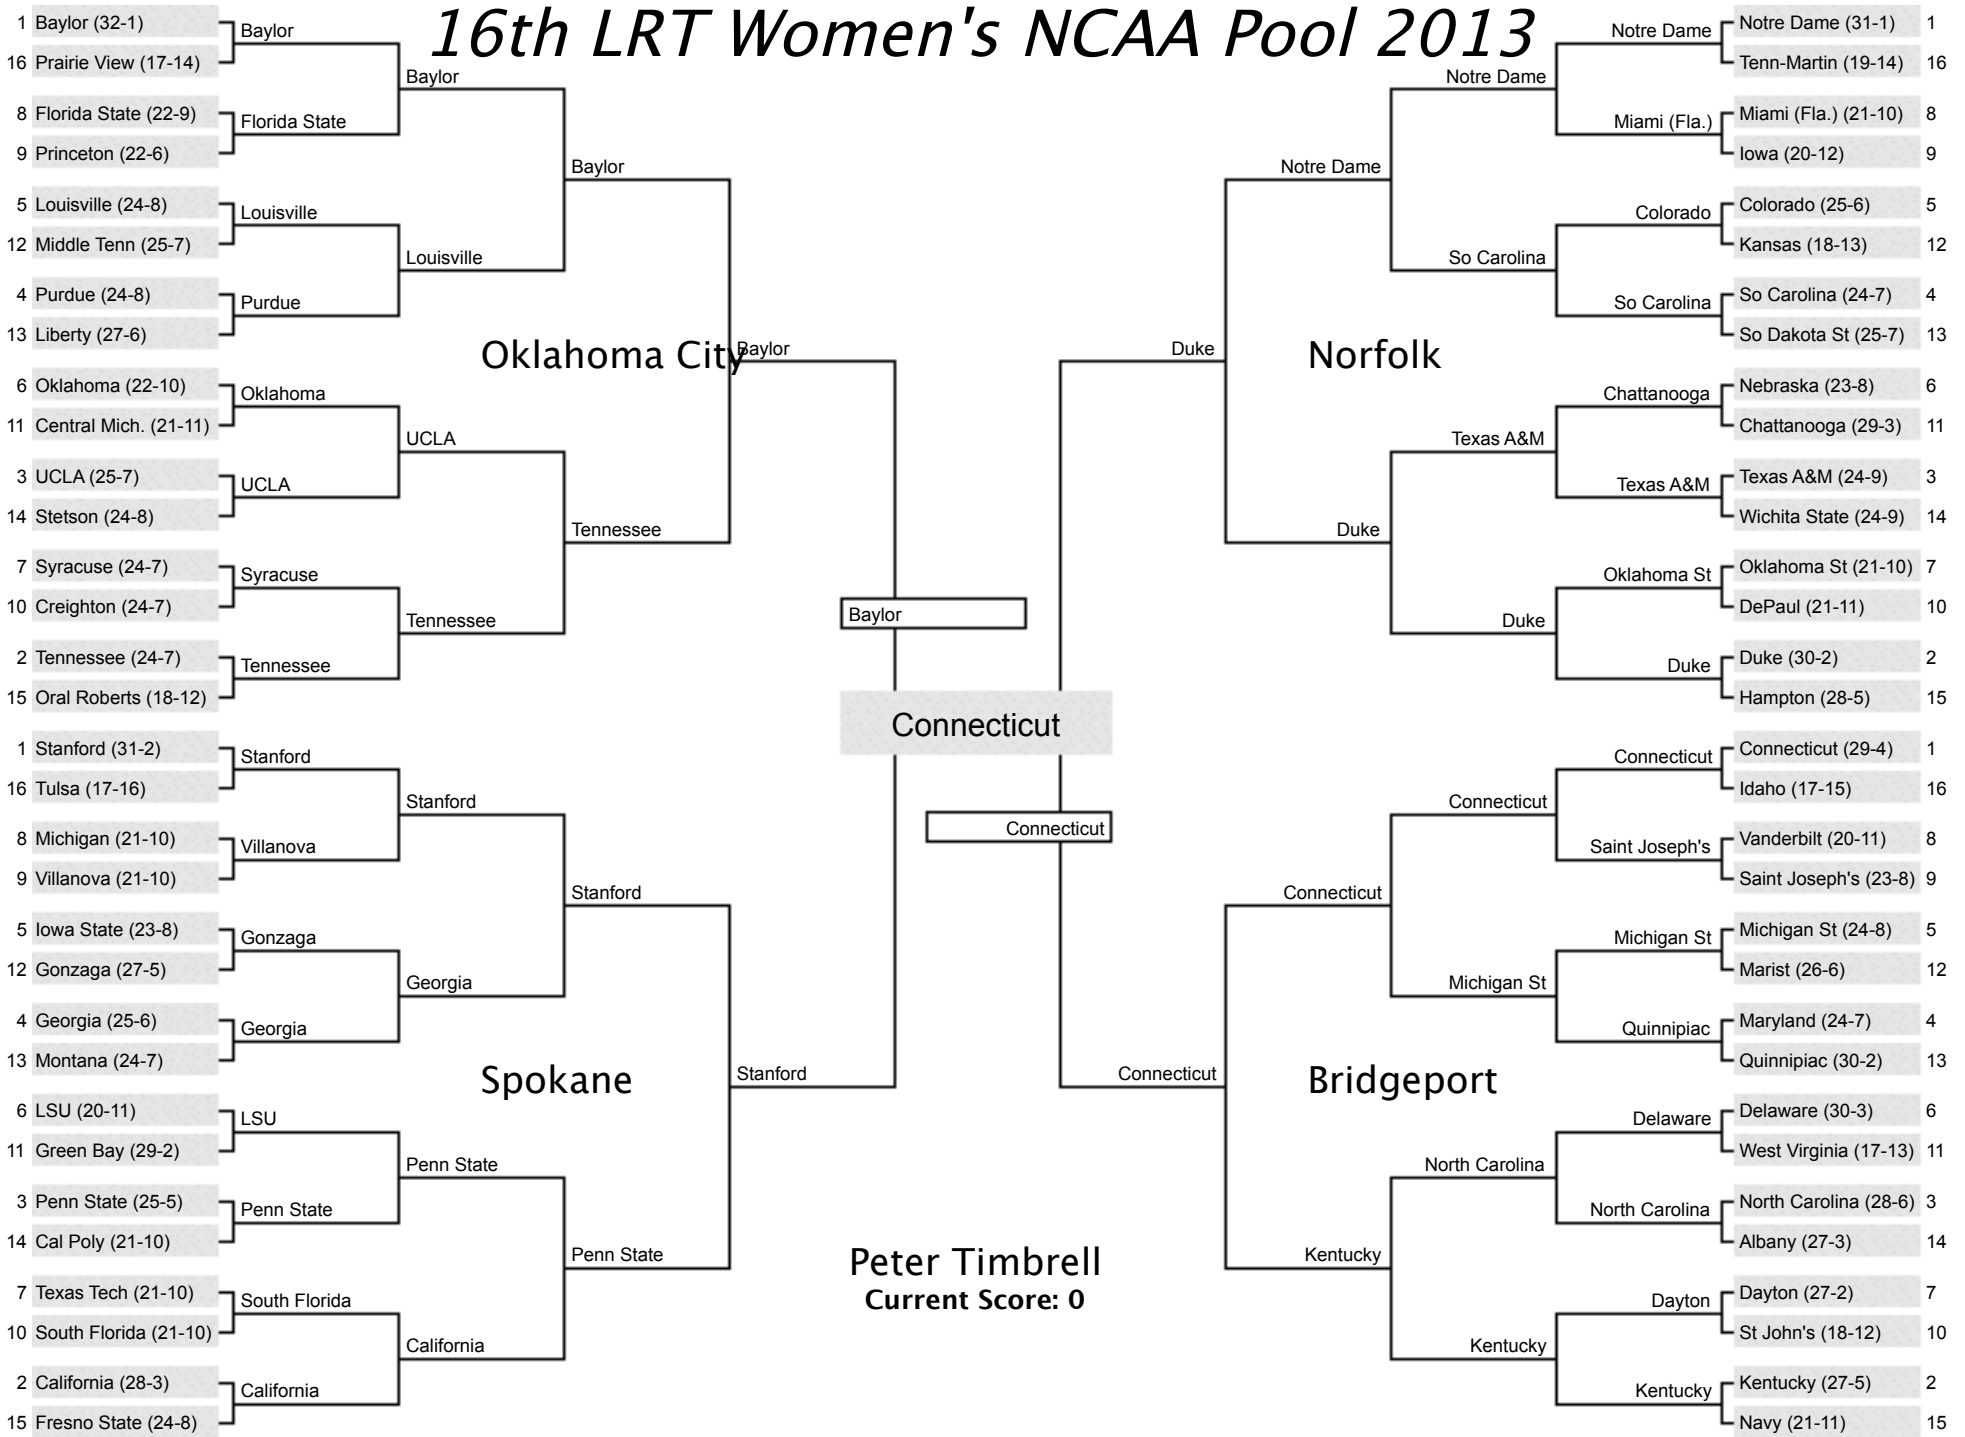

16th LRT Women's NCAA Pool 2013