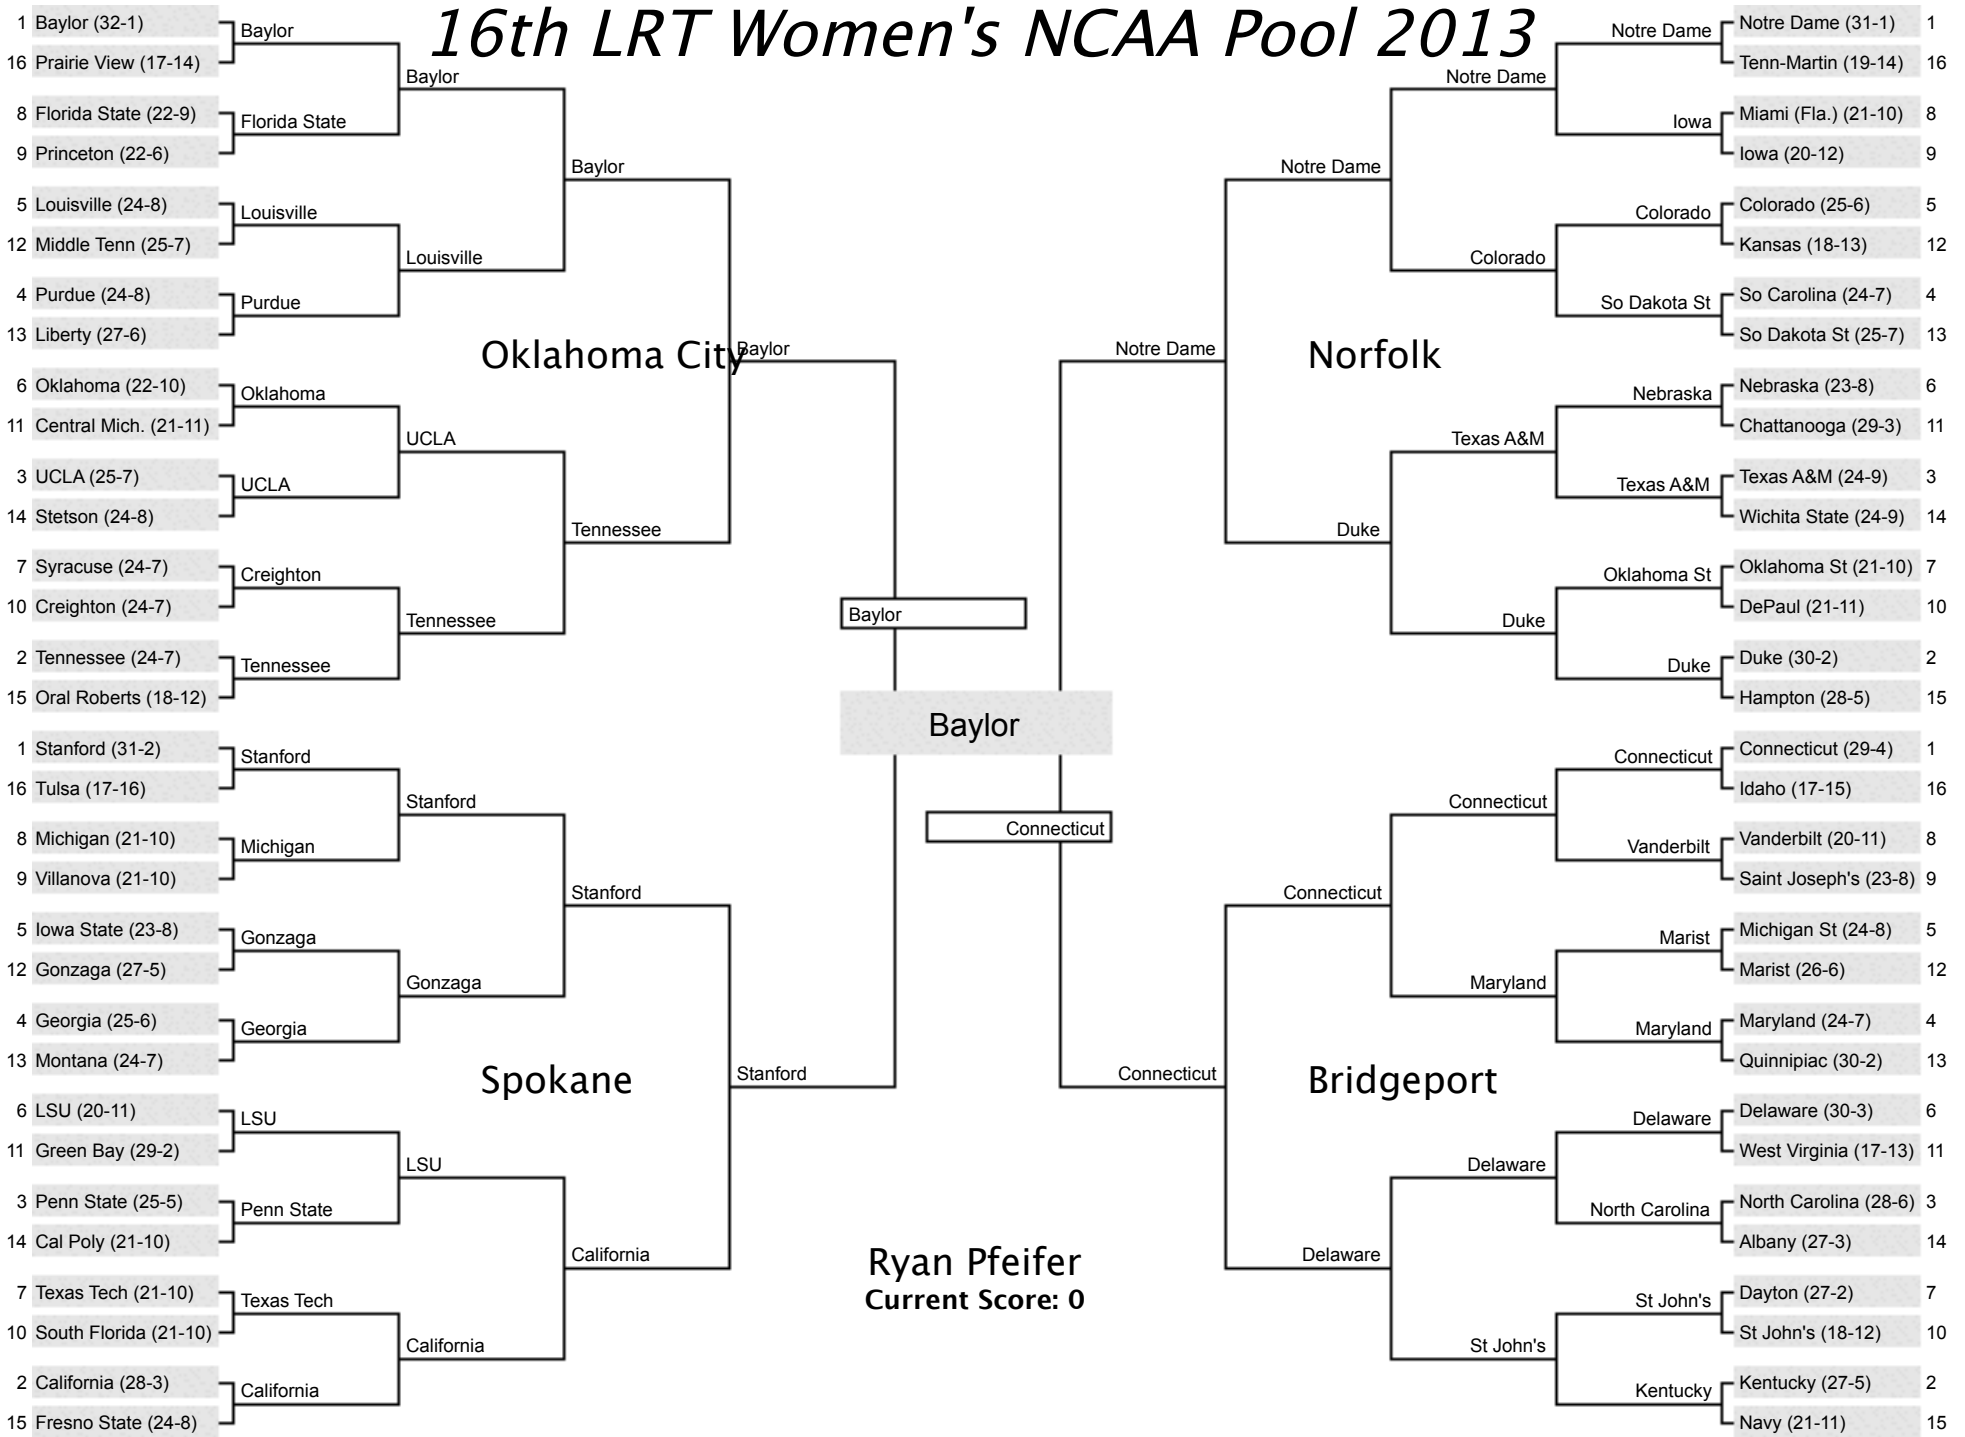

16th LRT Women's NCAA Pool 2013