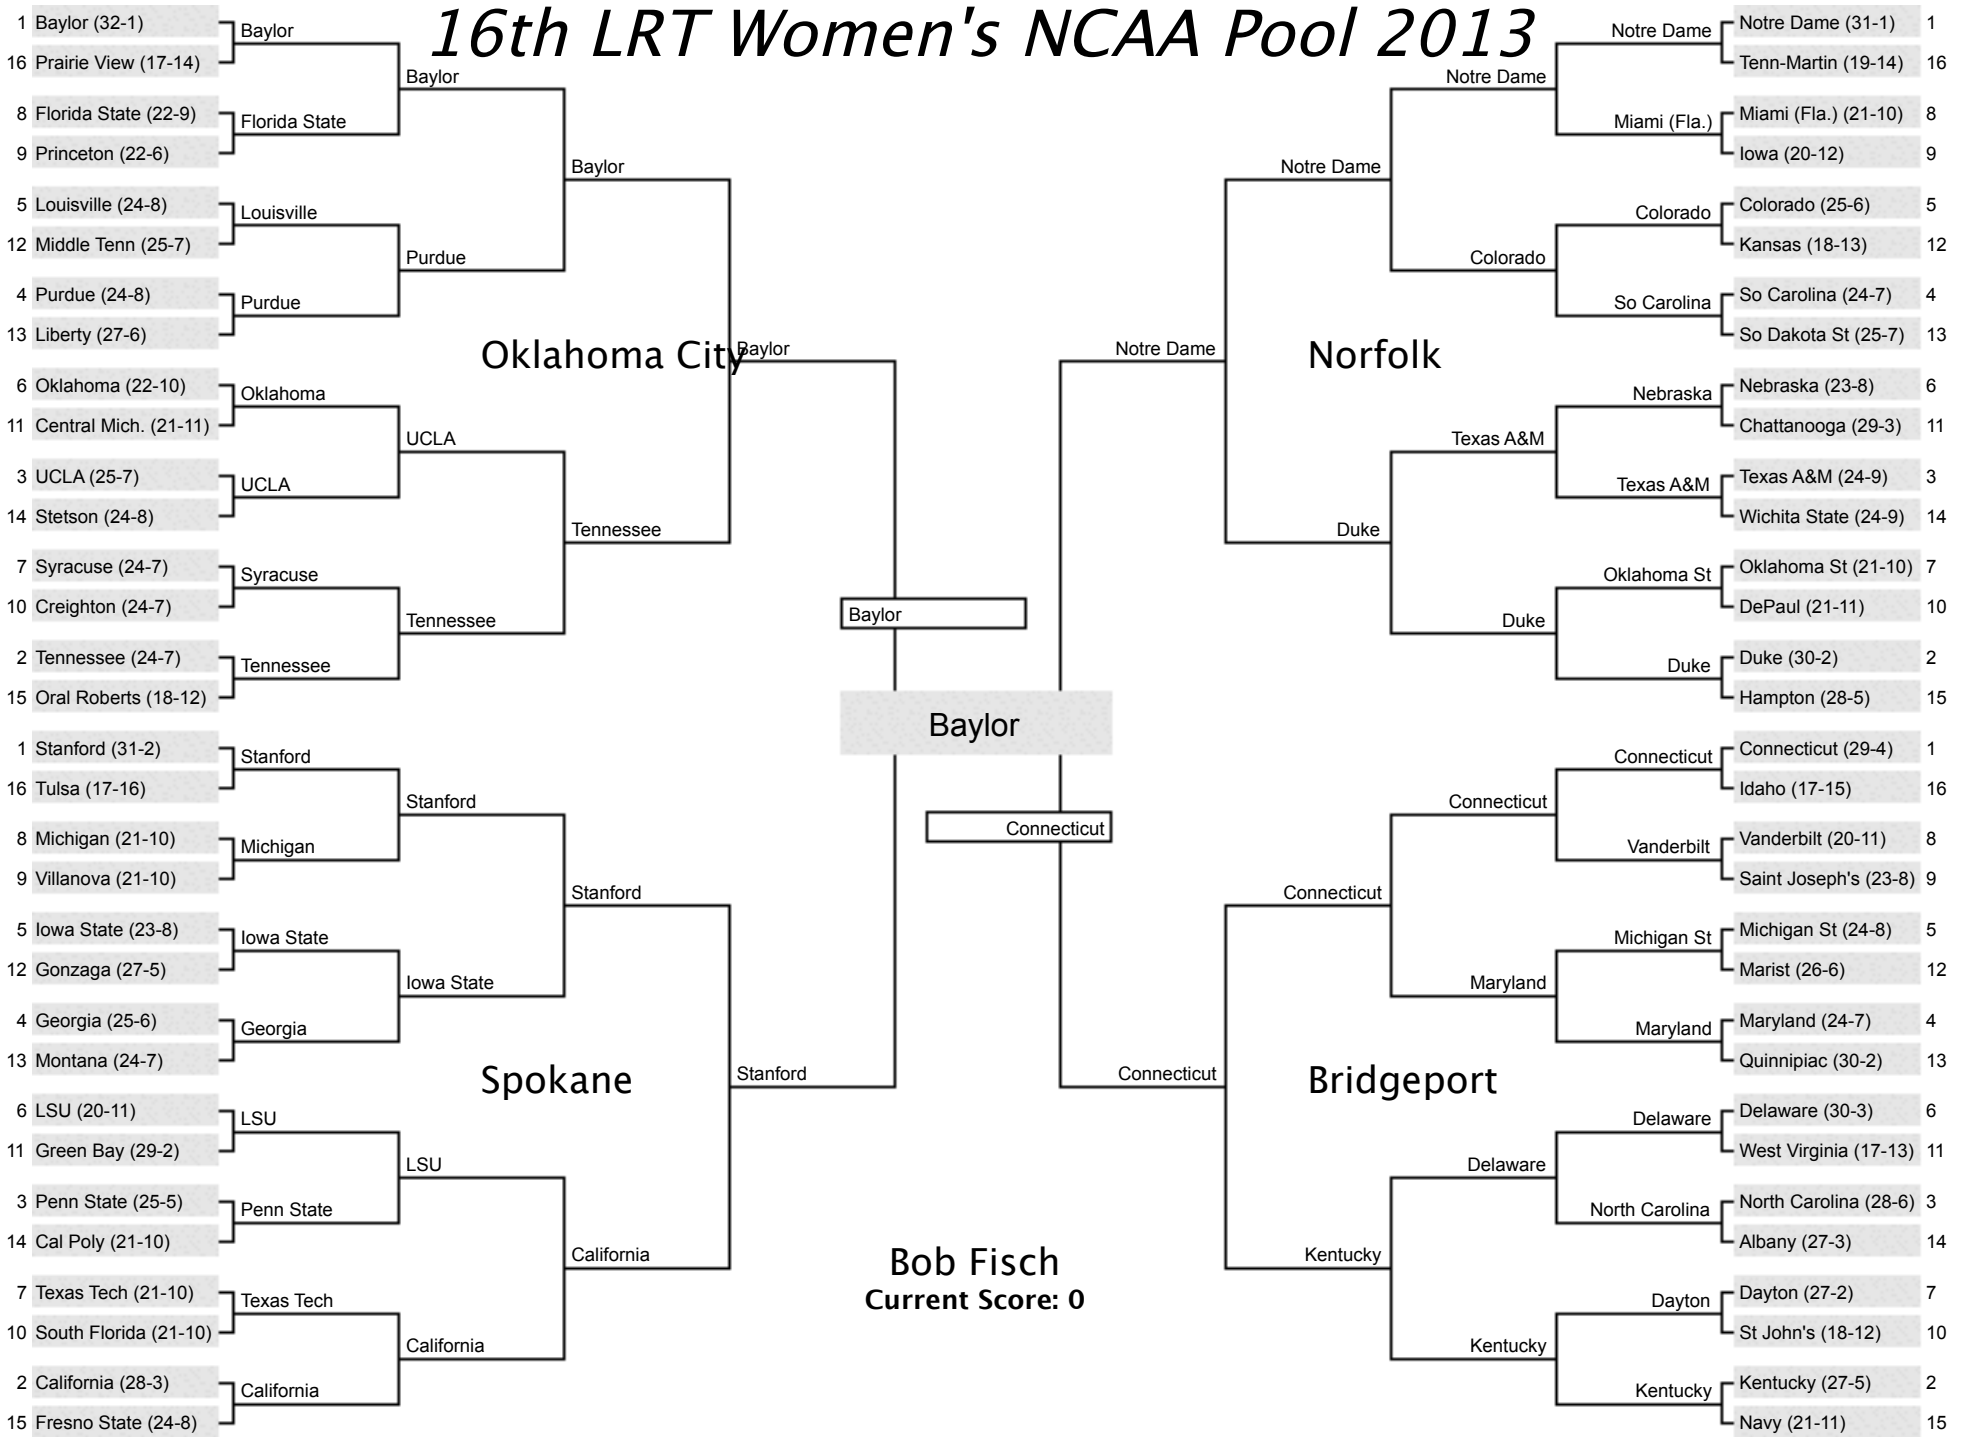

16th LRT Women's NCAA Pool 2013

Oklahoma City

Norfolk

Spokane

Bridgeport

Bob Fisch
Current Score: 0

Baylor

Baylor

Connecticut

- 1 Baylor (32-1)
- 16 Prairie View (17-14)
- 8 Florida State (22-9)
- 9 Princeton (22-6)
- 5 Louisville (24-8)
- 12 Middle Tenn (25-7)
- 4 Purdue (24-8)
- 13 Liberty (27-6)
- 6 Oklahoma (22-10)
- 11 Central Mich. (21-11)
- 3 UCLA (25-7)
- 14 Stetson (24-8)
- 7 Syracuse (24-7)
- 10 Creighton (24-7)
- 2 Tennessee (24-7)
- 15 Oral Roberts (18-12)
- 1 Stanford (31-2)
- 16 Tulsa (17-16)
- 8 Michigan (21-10)
- 9 Villanova (21-10)
- 5 Iowa State (23-8)
- 12 Gonzaga (27-5)
- 4 Georgia (25-6)
- 13 Montana (24-7)
- 6 LSU (20-11)
- 11 Green Bay (29-2)
- 3 Penn State (25-5)
- 14 Cal Poly (21-10)
- 7 Texas Tech (21-10)
- 10 South Florida (21-10)
- 2 California (28-3)
- 15 Fresno State (24-8)

- 1 Notre Dame (31-1)
- 16 Tenn-Martin (19-14)
- 8 Miami (Fla.) (21-10)
- 9 Iowa (20-12)
- 5 Colorado (25-6)
- 12 Kansas (18-13)
- 4 So Carolina (24-7)
- 13 So Dakota St (25-7)
- 6 Nebraska (23-8)
- 11 Chattanooga (29-3)
- 3 Texas A&M (24-9)
- 14 Wichita State (24-9)
- 7 Oklahoma St (21-10)
- 10 DePaul (21-11)
- 2 Duke (30-2)
- 15 Hampton (28-5)
- 1 Connecticut (29-4)
- 16 Idaho (17-15)
- 8 Vanderbilt (20-11)
- 9 Saint Joseph's (23-8)
- 5 Michigan St (24-8)
- 12 Marist (26-6)
- 4 Maryland (24-7)
- 13 Quinnipiac (30-2)
- 6 Delaware (30-3)
- 11 West Virginia (17-13)
- 3 North Carolina (28-6)
- 14 Albany (27-3)
- 7 Dayton (27-2)
- 10 St John's (18-12)
- 2 Kentucky (27-5)
- 15 Navy (21-11)