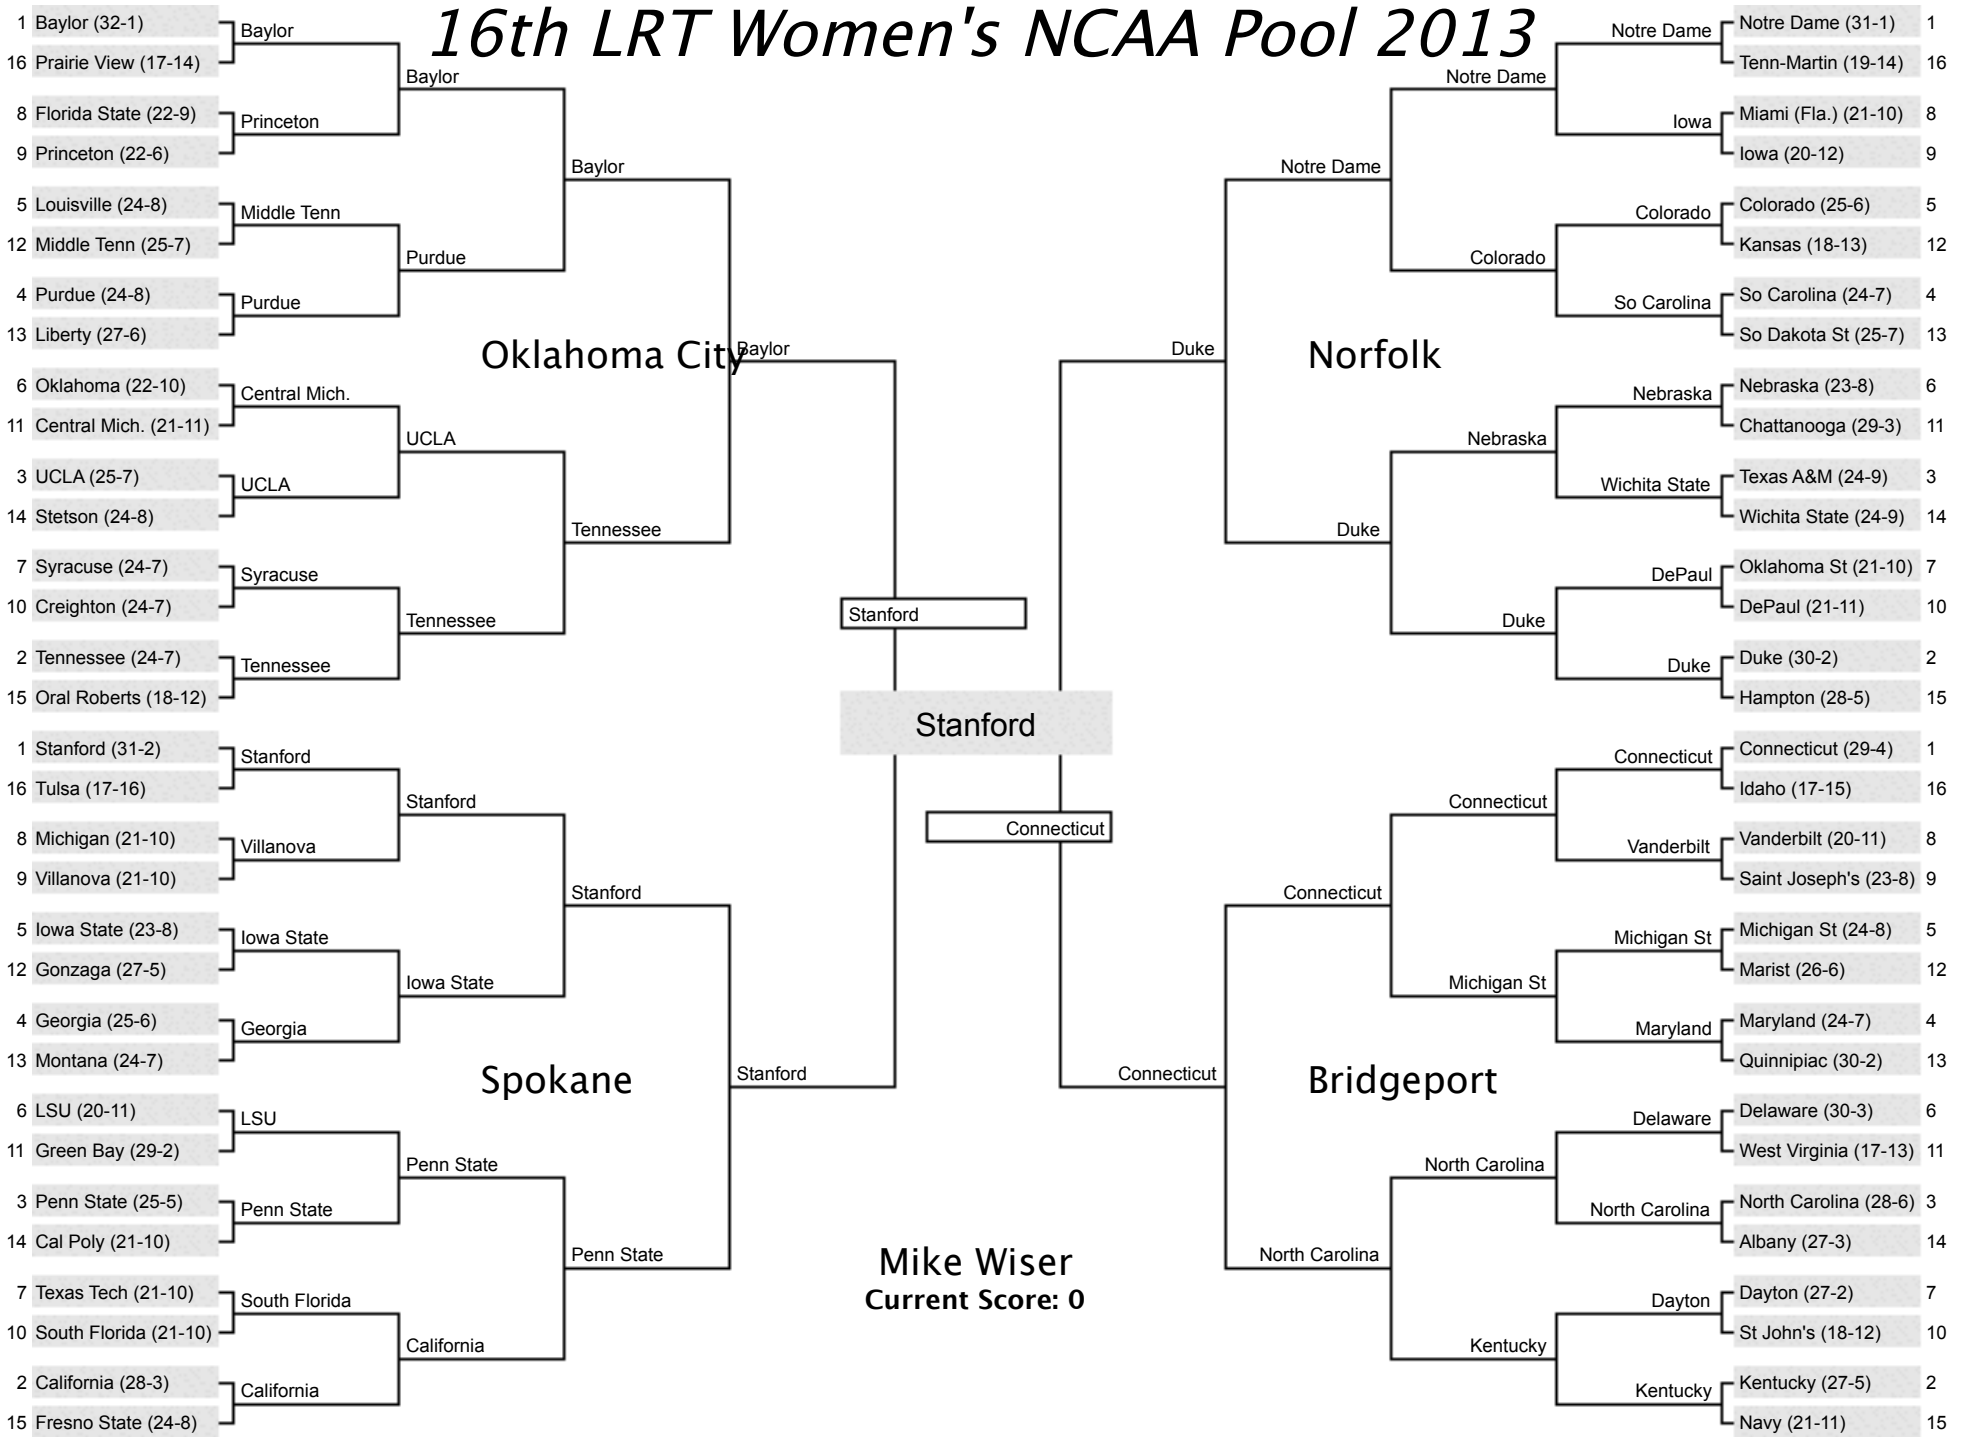

16th LRT Women's NCAA Pool 2013

- 1 Notre Dame (31-1) 1
- 16 Tenn-Martin (19-14) 16
- 8 Miami (Fla.) (21-10) 8
- 9 Iowa (20-12) 9
- 5 Colorado (25-6) 5
- 12 Kansas (18-13) 12
- 4 So Carolina (24-7) 4
- 13 So Dakota St (25-7) 13
- 6 Nebraska (23-8) 6
- 11 Chattanooga (29-3) 11
- 3 Texas A&M (24-9) 3
- 14 Wichita State (24-9) 14
- 7 Oklahoma St (21-10) 7
- 10 DePaul (21-11) 10
- 2 Duke (30-2) 2
- 15 Hampton (28-5) 15
- 1 Connecticut (29-4) 1
- 16 Idaho (17-15) 16
- 8 Vanderbilt (20-11) 8
- 9 Saint Joseph's (23-8) 9
- 5 Michigan St (24-8) 5
- 12 Marist (26-6) 12
- 4 Maryland (24-7) 4
- 13 Quinnipiac (30-2) 13
- 6 Delaware (30-3) 6
- 11 West Virginia (17-13) 11
- 3 North Carolina (28-6) 3
- 14 Albany (27-3) 14
- 7 Dayton (27-2) 7
- 10 St John's (18-12) 10
- 2 Kentucky (27-5) 2
- 15 Navy (21-11) 15