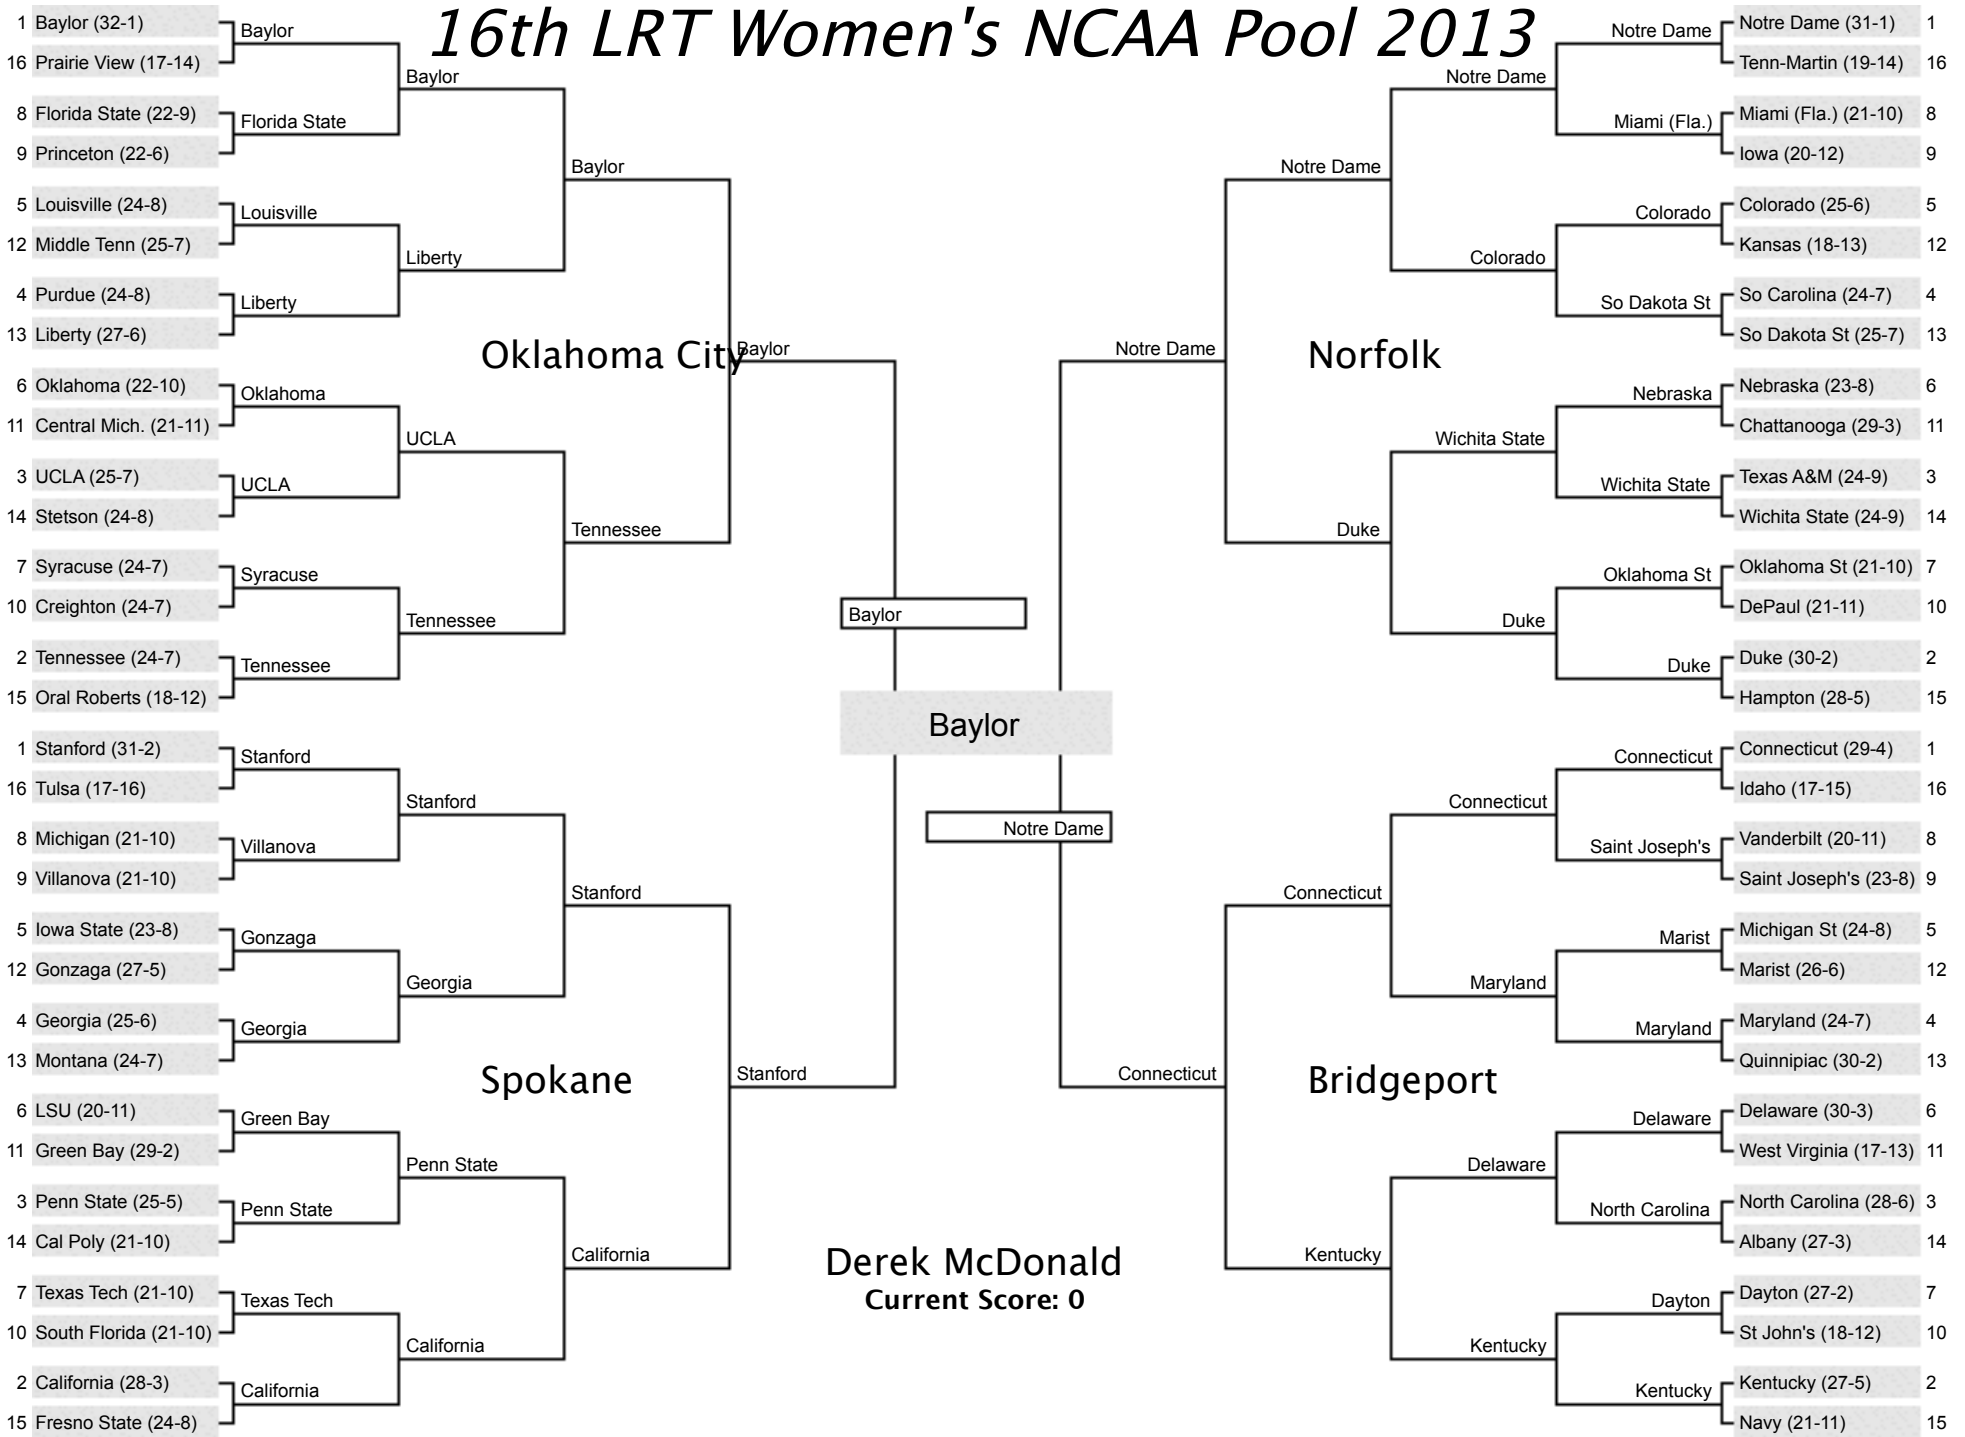

16th LRT Women's NCAA Pool 2013