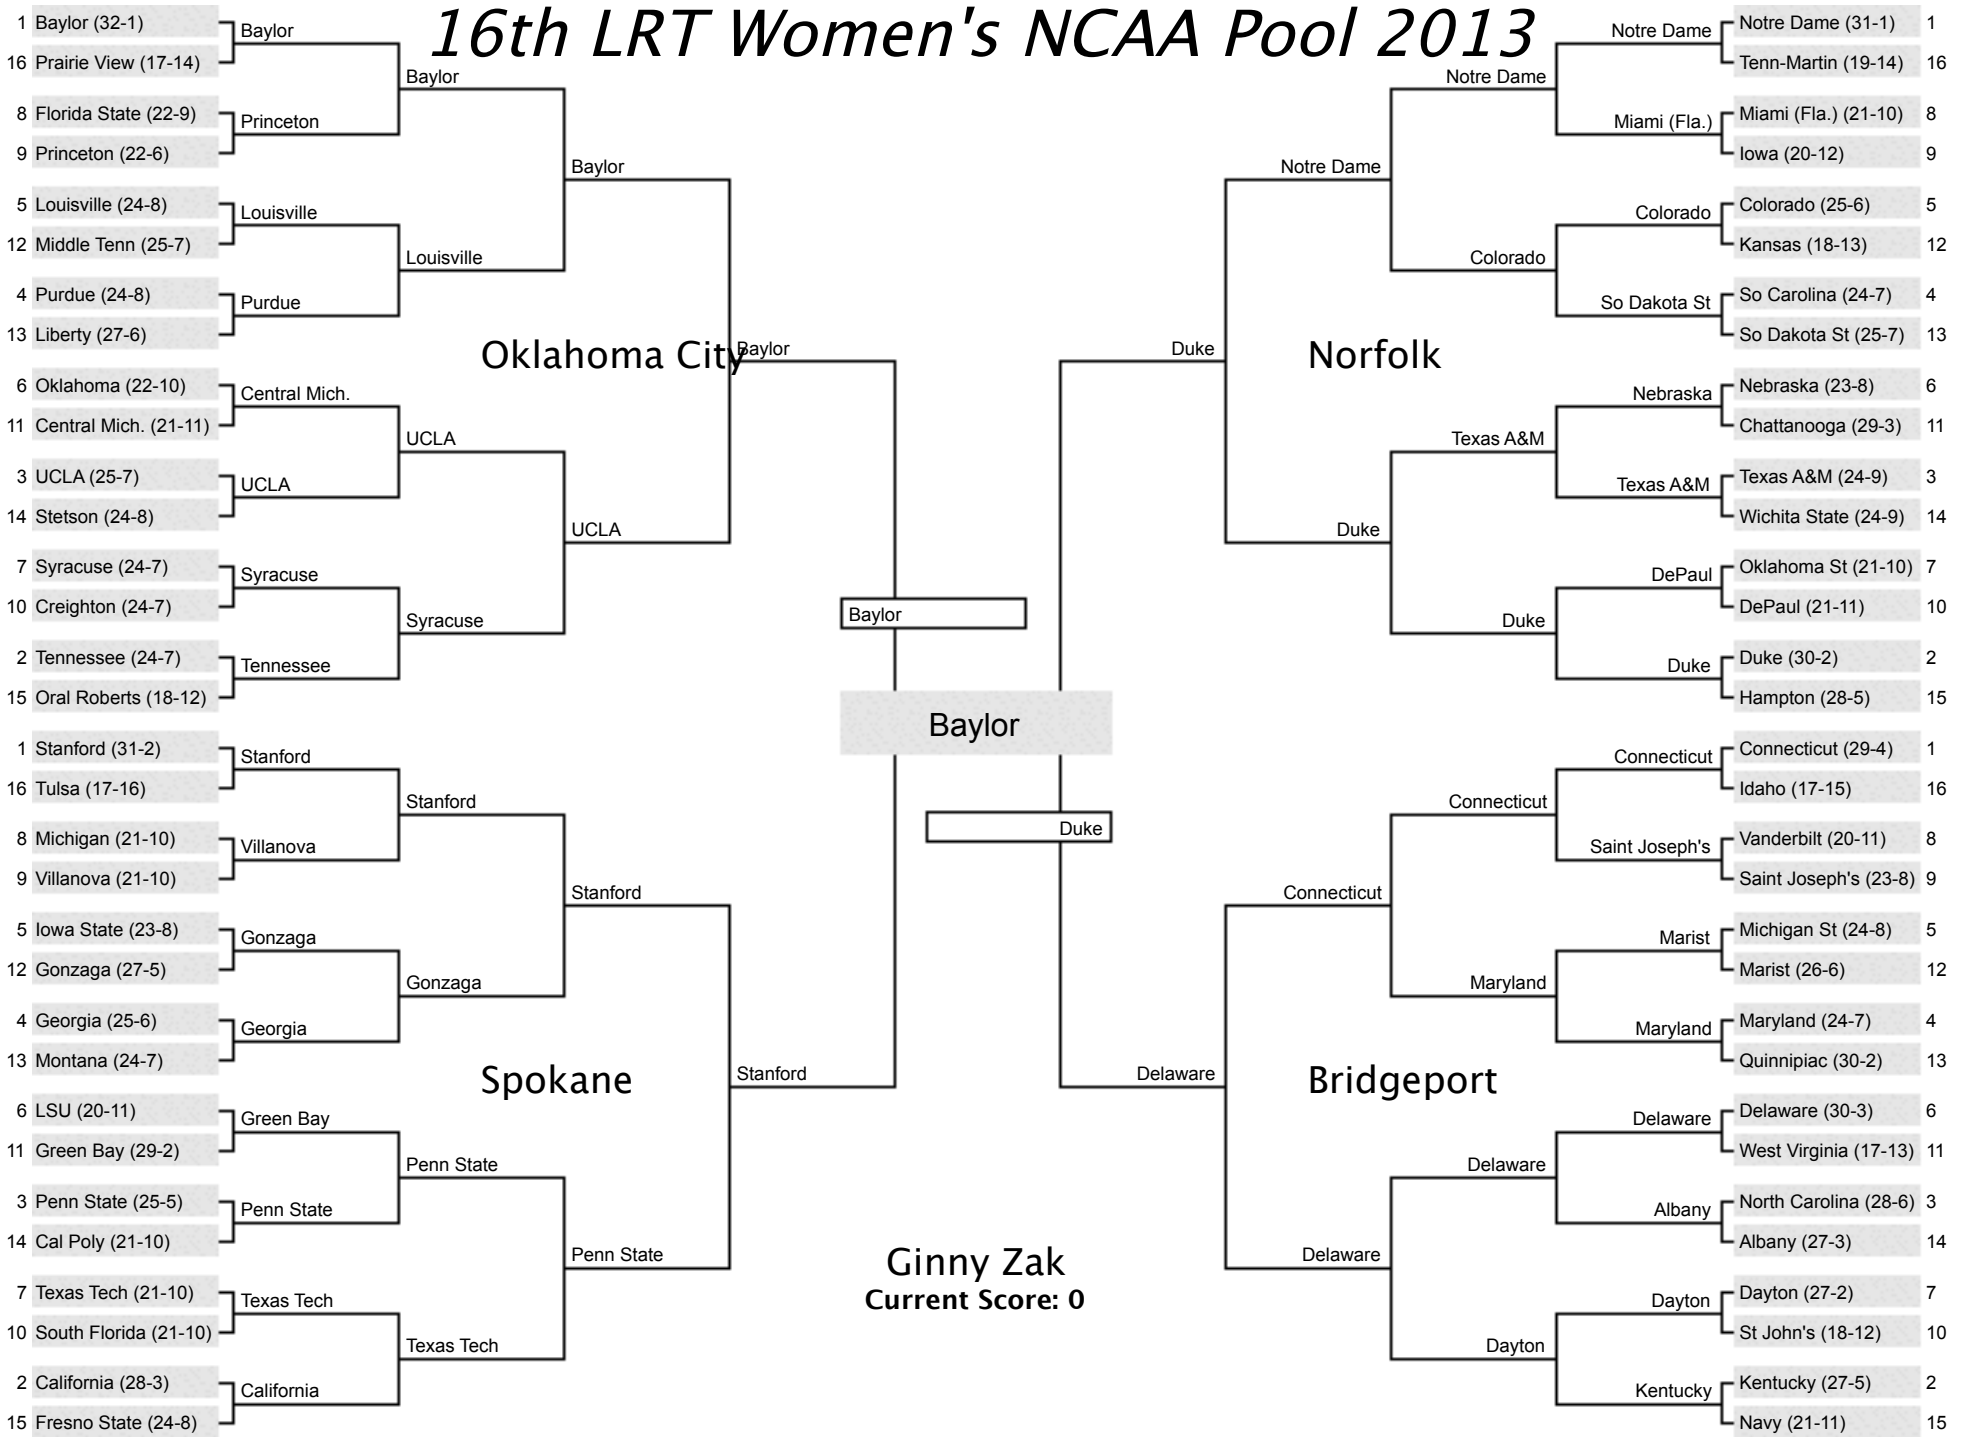

16th LRT Women's NCAA Pool 2013

Baylor

Baylor

Baylor

Duke

Ginny Zak
Current Score: 0