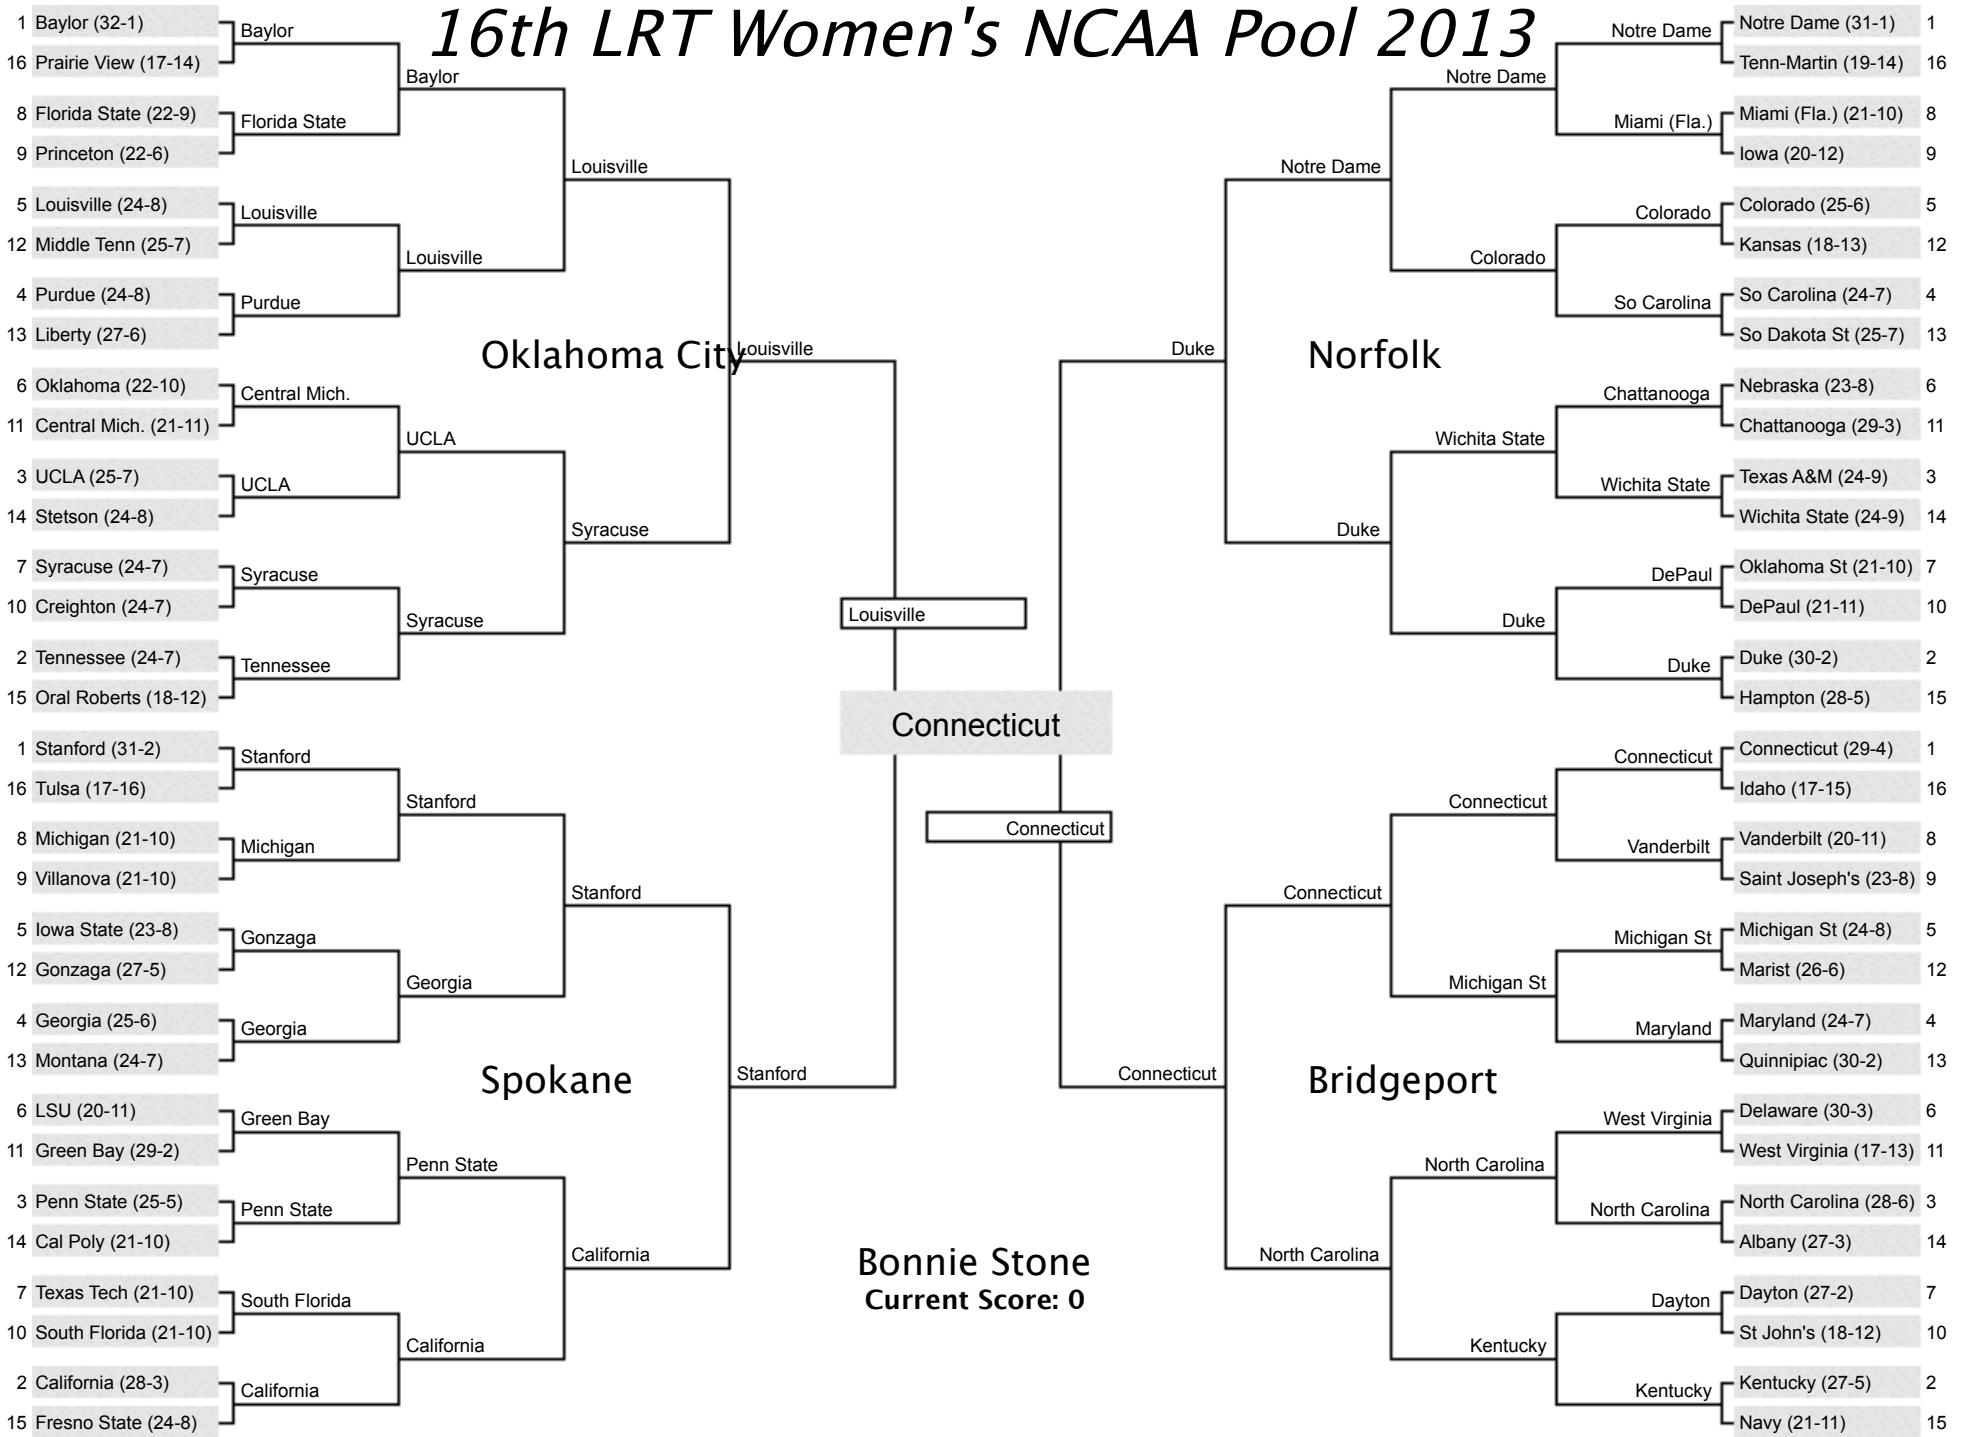

16th LRT Women's NCAA Pool 2013