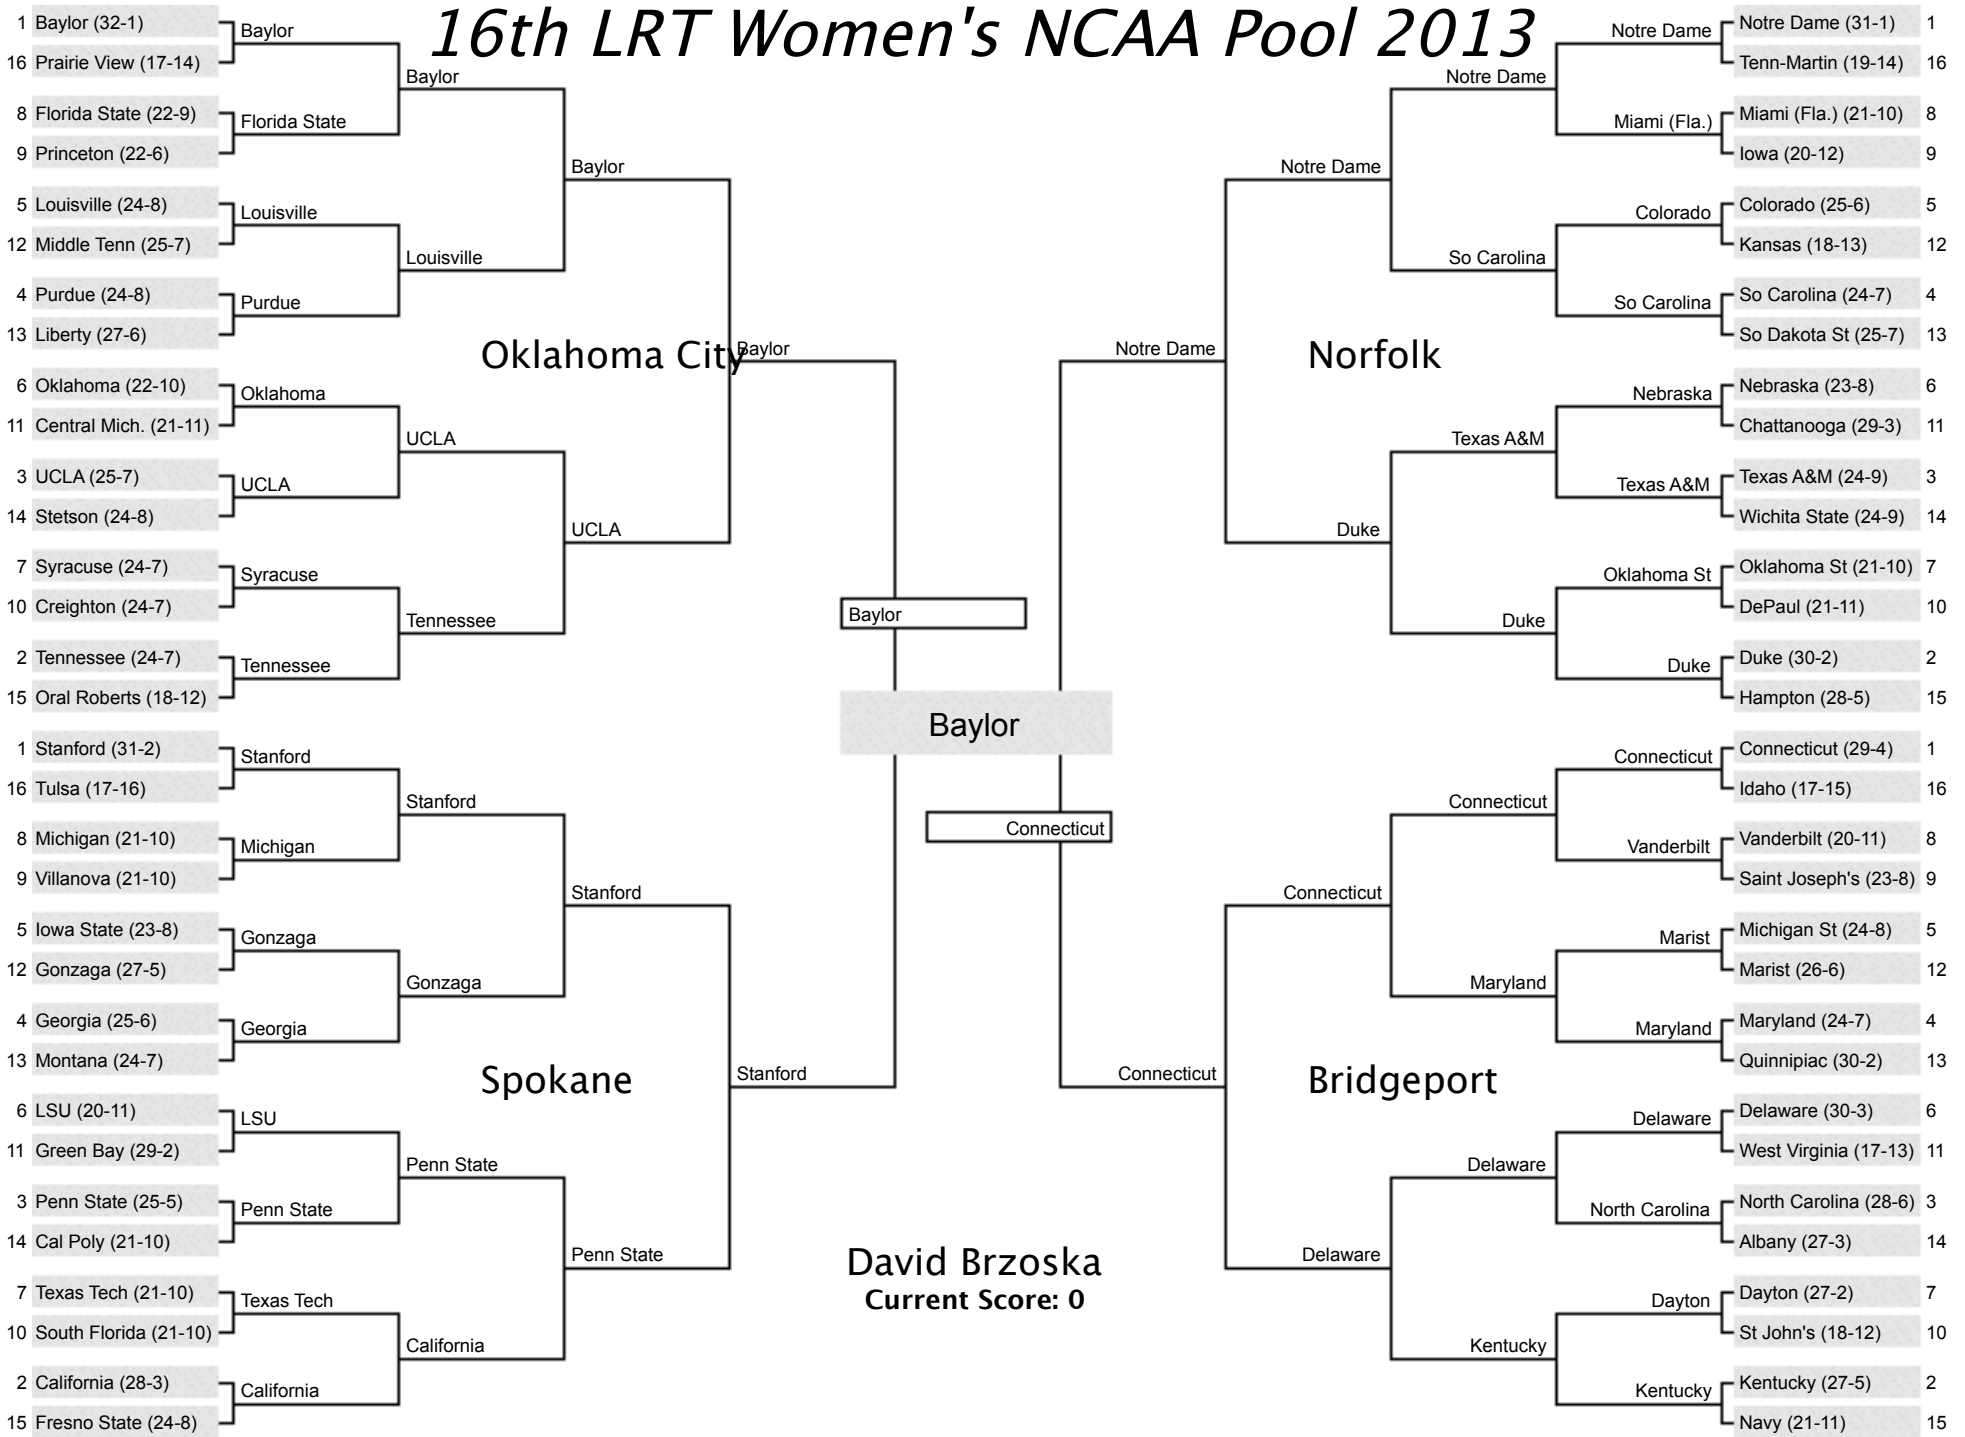

16th LRT Women's NCAA Pool 2013

- 1 Baylor (32-1)
- 16 Prairie View (17-14)
- 8 Florida State (22-9)
- 9 Princeton (22-6)
- 5 Louisville (24-8)
- 12 Middle Tenn (25-7)
- 4 Purdue (24-8)
- 13 Liberty (27-6)
- 6 Oklahoma (22-10)
- 11 Central Mich. (21-11)
- 3 UCLA (25-7)
- 14 Stetson (24-8)
- 7 Syracuse (24-7)
- 10 Creighton (24-7)
- 2 Tennessee (24-7)
- 15 Oral Roberts (18-12)
- 1 Stanford (31-2)
- 16 Tulsa (17-16)
- 8 Michigan (21-10)
- 9 Villanova (21-10)
- 5 Iowa State (23-8)
- 12 Gonzaga (27-5)
- 4 Georgia (25-6)
- 13 Montana (24-7)
- 6 LSU (20-11)
- 11 Green Bay (29-2)
- 3 Penn State (25-5)
- 14 Cal Poly (21-10)
- 7 Texas Tech (21-10)
- 10 South Florida (21-10)
- 2 California (28-3)
- 15 Fresno State (24-8)

- Notre Dame (31-1) 1
- Tenn-Martin (19-14) 16
- Miami (Fla.) (21-10) 8
- Iowa (20-12) 9
- Colorado (25-6) 5
- Kansas (18-13) 12
- So Carolina (24-7) 4
- So Dakota St (25-7) 13
- Nebraska (23-8) 6
- Chattanooga (29-3) 11
- Texas A&M (24-9) 3
- Wichita State (24-9) 14
- Oklahoma St (21-10) 7
- DePaul (21-11) 10
- Duke (30-2) 2
- Hampton (28-5) 15
- Connecticut (29-4) 1
- Idaho (17-15) 16
- Vanderbilt (20-11) 8
- Saint Joseph's (23-8) 9
- Michigan St (24-8) 5
- Marist (26-6) 12
- Maryland (24-7) 4
- Quinnipiac (30-2) 13
- Delaware (30-3) 6
- West Virginia (17-13) 11
- North Carolina (28-6) 3
- Albany (27-3) 14
- Dayton (27-2) 7
- St John's (18-12) 10
- Kentucky (27-5) 2
- Navy (21-11) 15