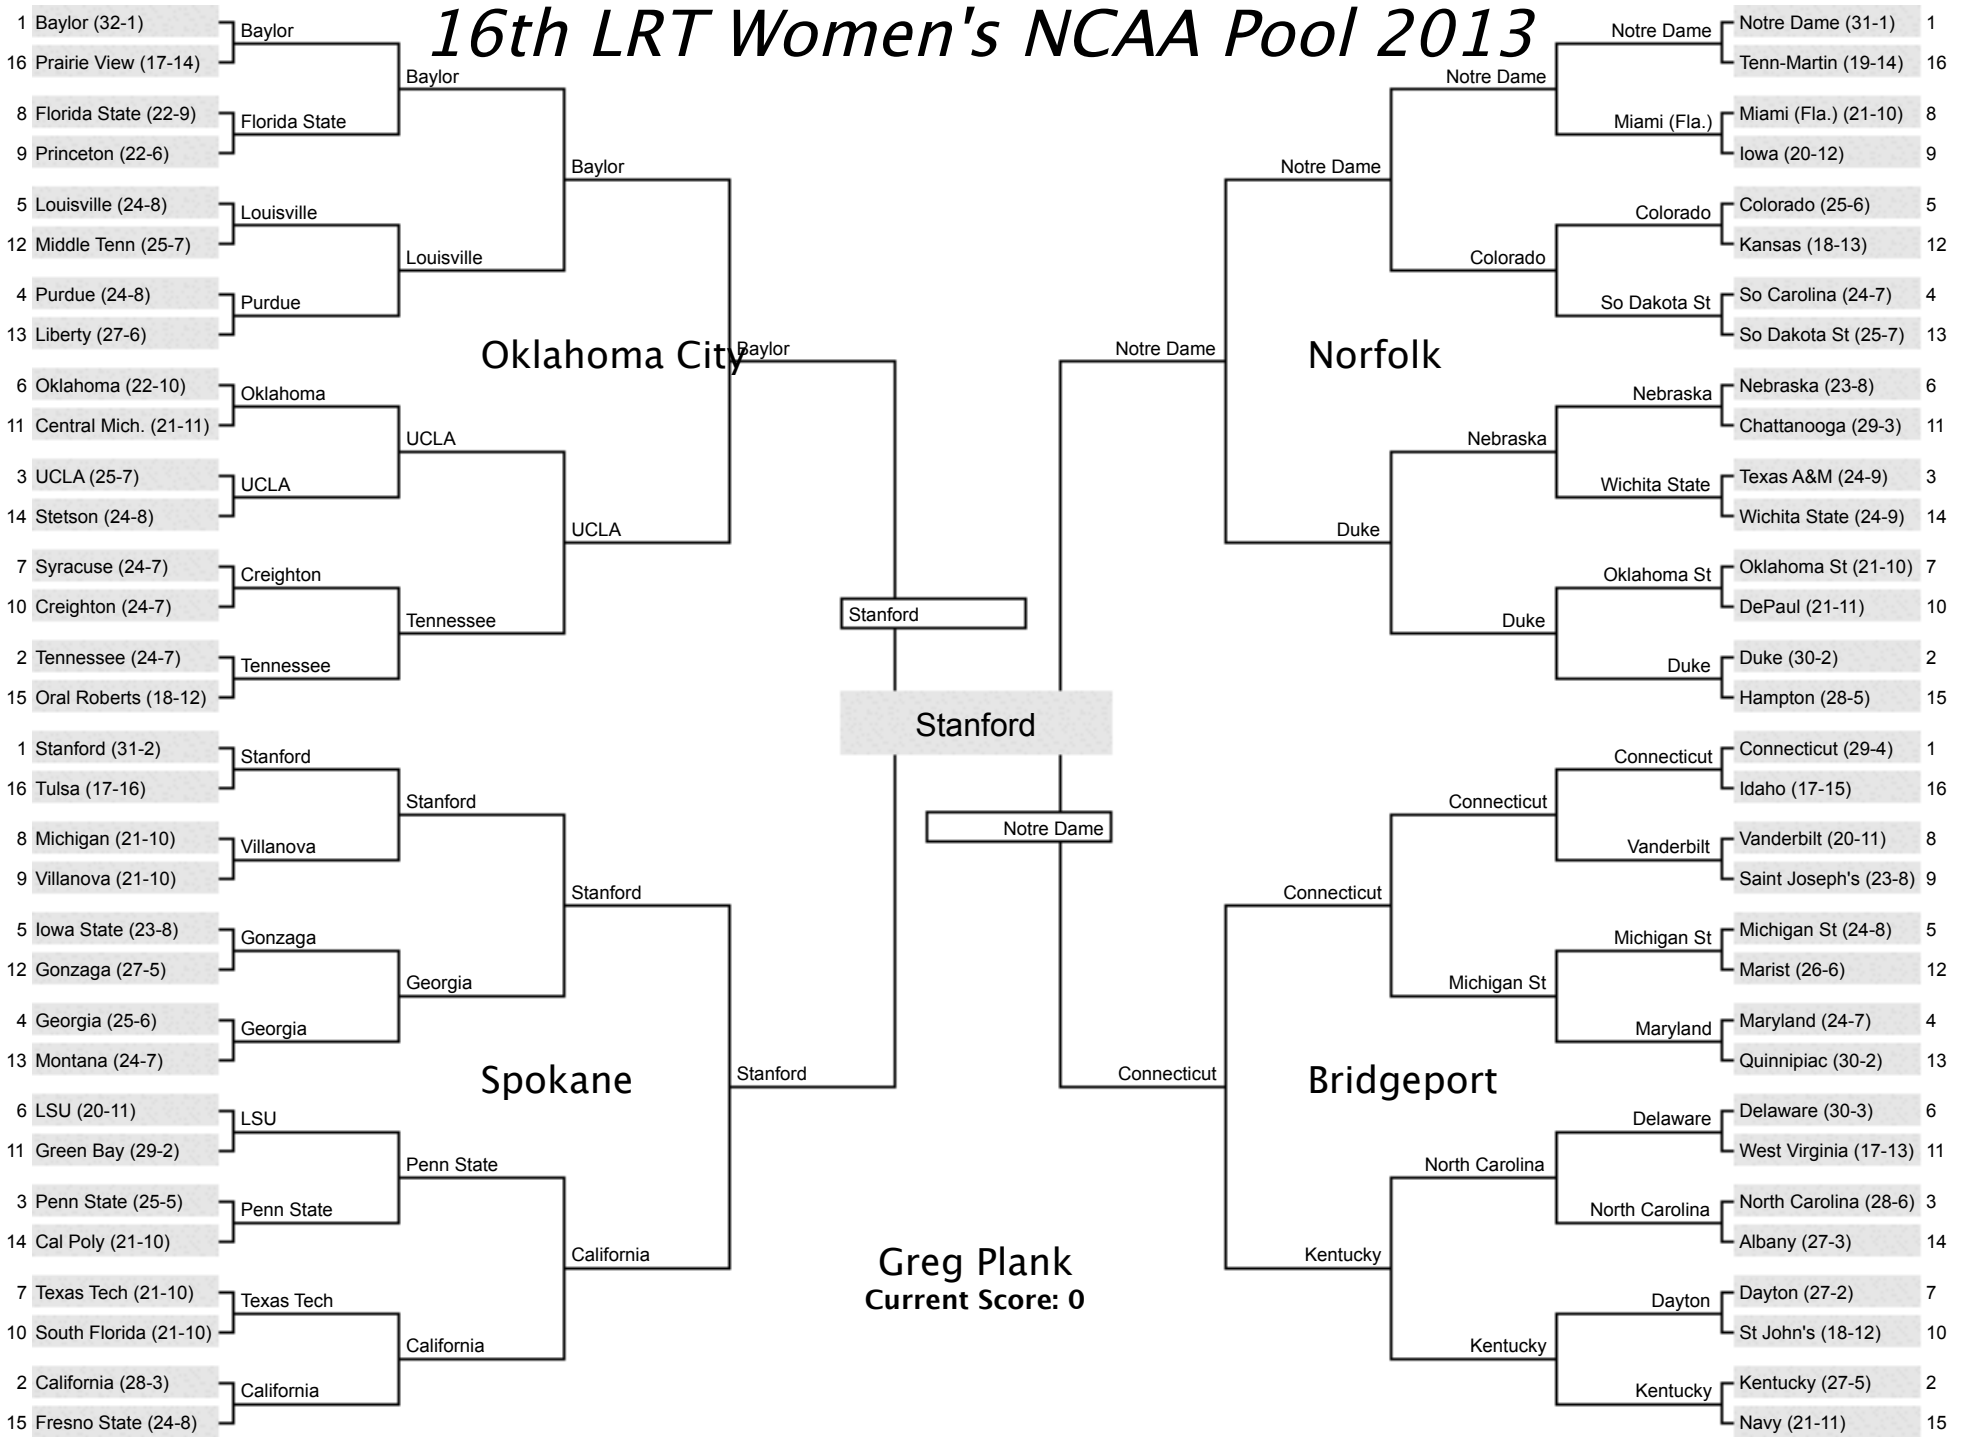

16th LRT Women's NCAA Pool 2013