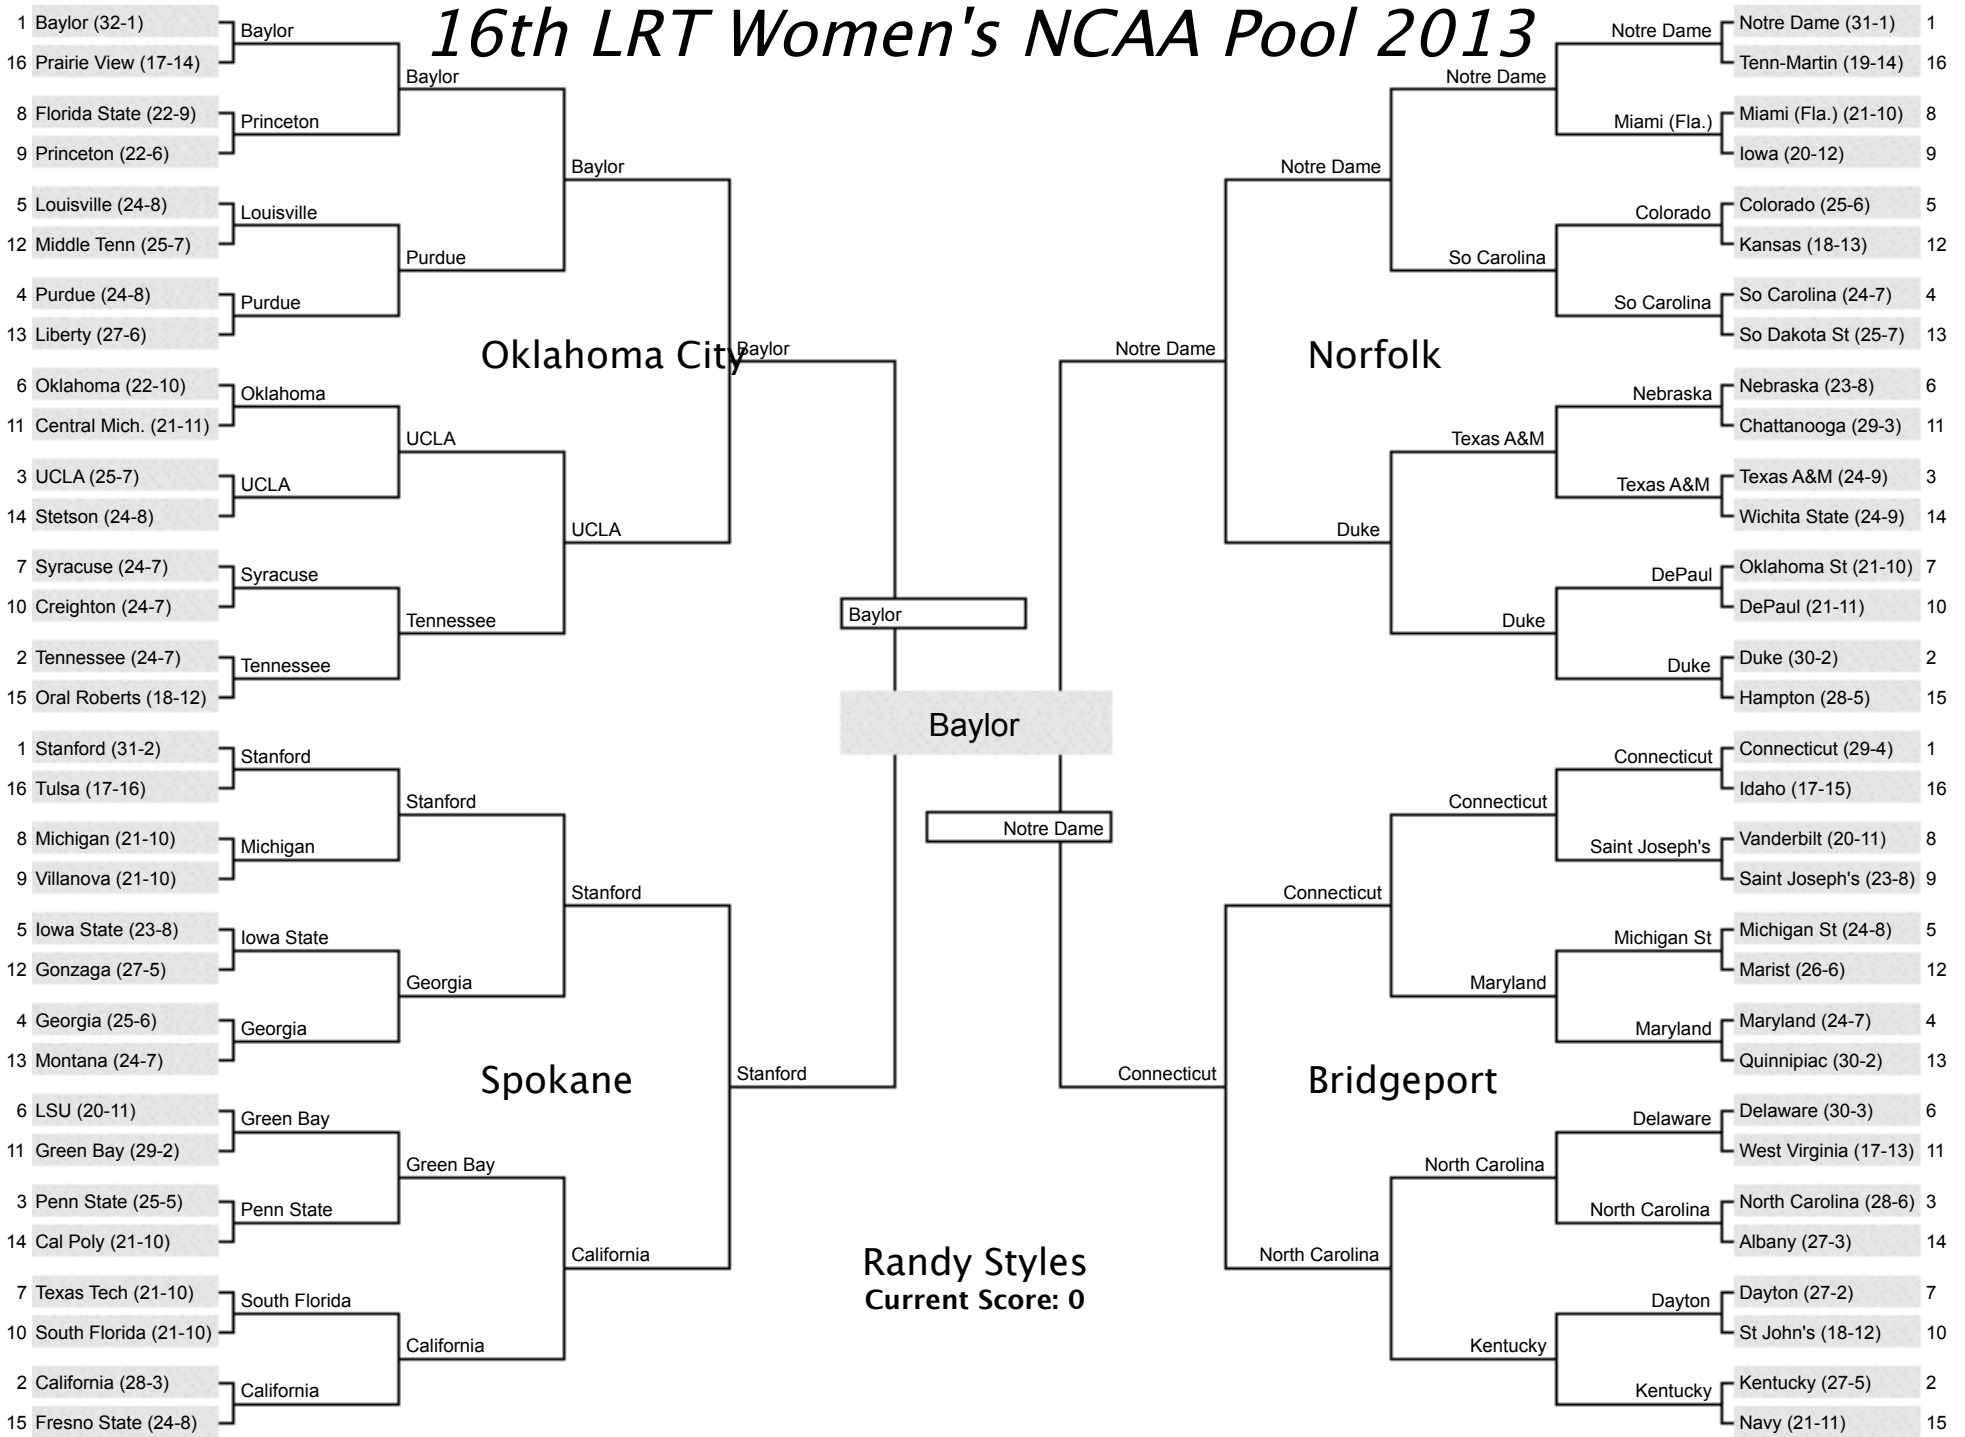

16th LRT Women's NCAA Pool 2013

- 1 Baylor (32-1)
- 16 Prairie View (17-14)
- 8 Florida State (22-9)
- 9 Princeton (22-6)
- 5 Louisville (24-8)
- 12 Middle Tenn (25-7)
- 4 Purdue (24-8)
- 13 Liberty (27-6)
- 6 Oklahoma (22-10)
- 11 Central Mich. (21-11)
- 3 UCLA (25-7)
- 14 Stetson (24-8)
- 7 Syracuse (24-7)
- 10 Creighton (24-7)
- 2 Tennessee (24-7)
- 15 Oral Roberts (18-12)
- 1 Stanford (31-2)
- 16 Tulsa (17-16)
- 8 Michigan (21-10)
- 9 Villanova (21-10)
- 5 Iowa State (23-8)
- 12 Gonzaga (27-5)
- 4 Georgia (25-6)
- 13 Montana (24-7)
- 6 LSU (20-11)
- 11 Green Bay (29-2)
- 3 Penn State (25-5)
- 14 Cal Poly (21-10)
- 7 Texas Tech (21-10)
- 10 South Florida (21-10)
- 2 California (28-3)
- 15 Fresno State (24-8)

- 1 Notre Dame (31-1)
- 16 Tenn-Martin (19-14)
- 8 Miami (Fla.) (21-10)
- 9 Iowa (20-12)
- 5 Colorado (25-6)
- 12 Kansas (18-13)
- 4 So Carolina (24-7)
- 13 So Dakota St (25-7)
- 6 Nebraska (23-8)
- 11 Chattanooga (29-3)
- 3 Texas A&M (24-9)
- 14 Wichita State (24-9)
- 7 Oklahoma St (21-10)
- 10 DePaul (21-11)
- 2 Duke (30-2)
- 15 Hampton (28-5)
- 1 Connecticut (29-4)
- 16 Idaho (17-15)
- 8 Vanderbilt (20-11)
- 9 Saint Joseph's (23-8)
- 5 Michigan St (24-8)
- 12 Marist (26-6)
- 4 Maryland (24-7)
- 13 Quinnipiac (30-2)
- 6 Delaware (30-3)
- 11 West Virginia (17-13)
- 3 North Carolina (28-6)
- 14 Albany (27-3)
- 7 Dayton (27-2)
- 10 St John's (18-12)
- 2 Kentucky (27-5)
- 15 Navy (21-11)