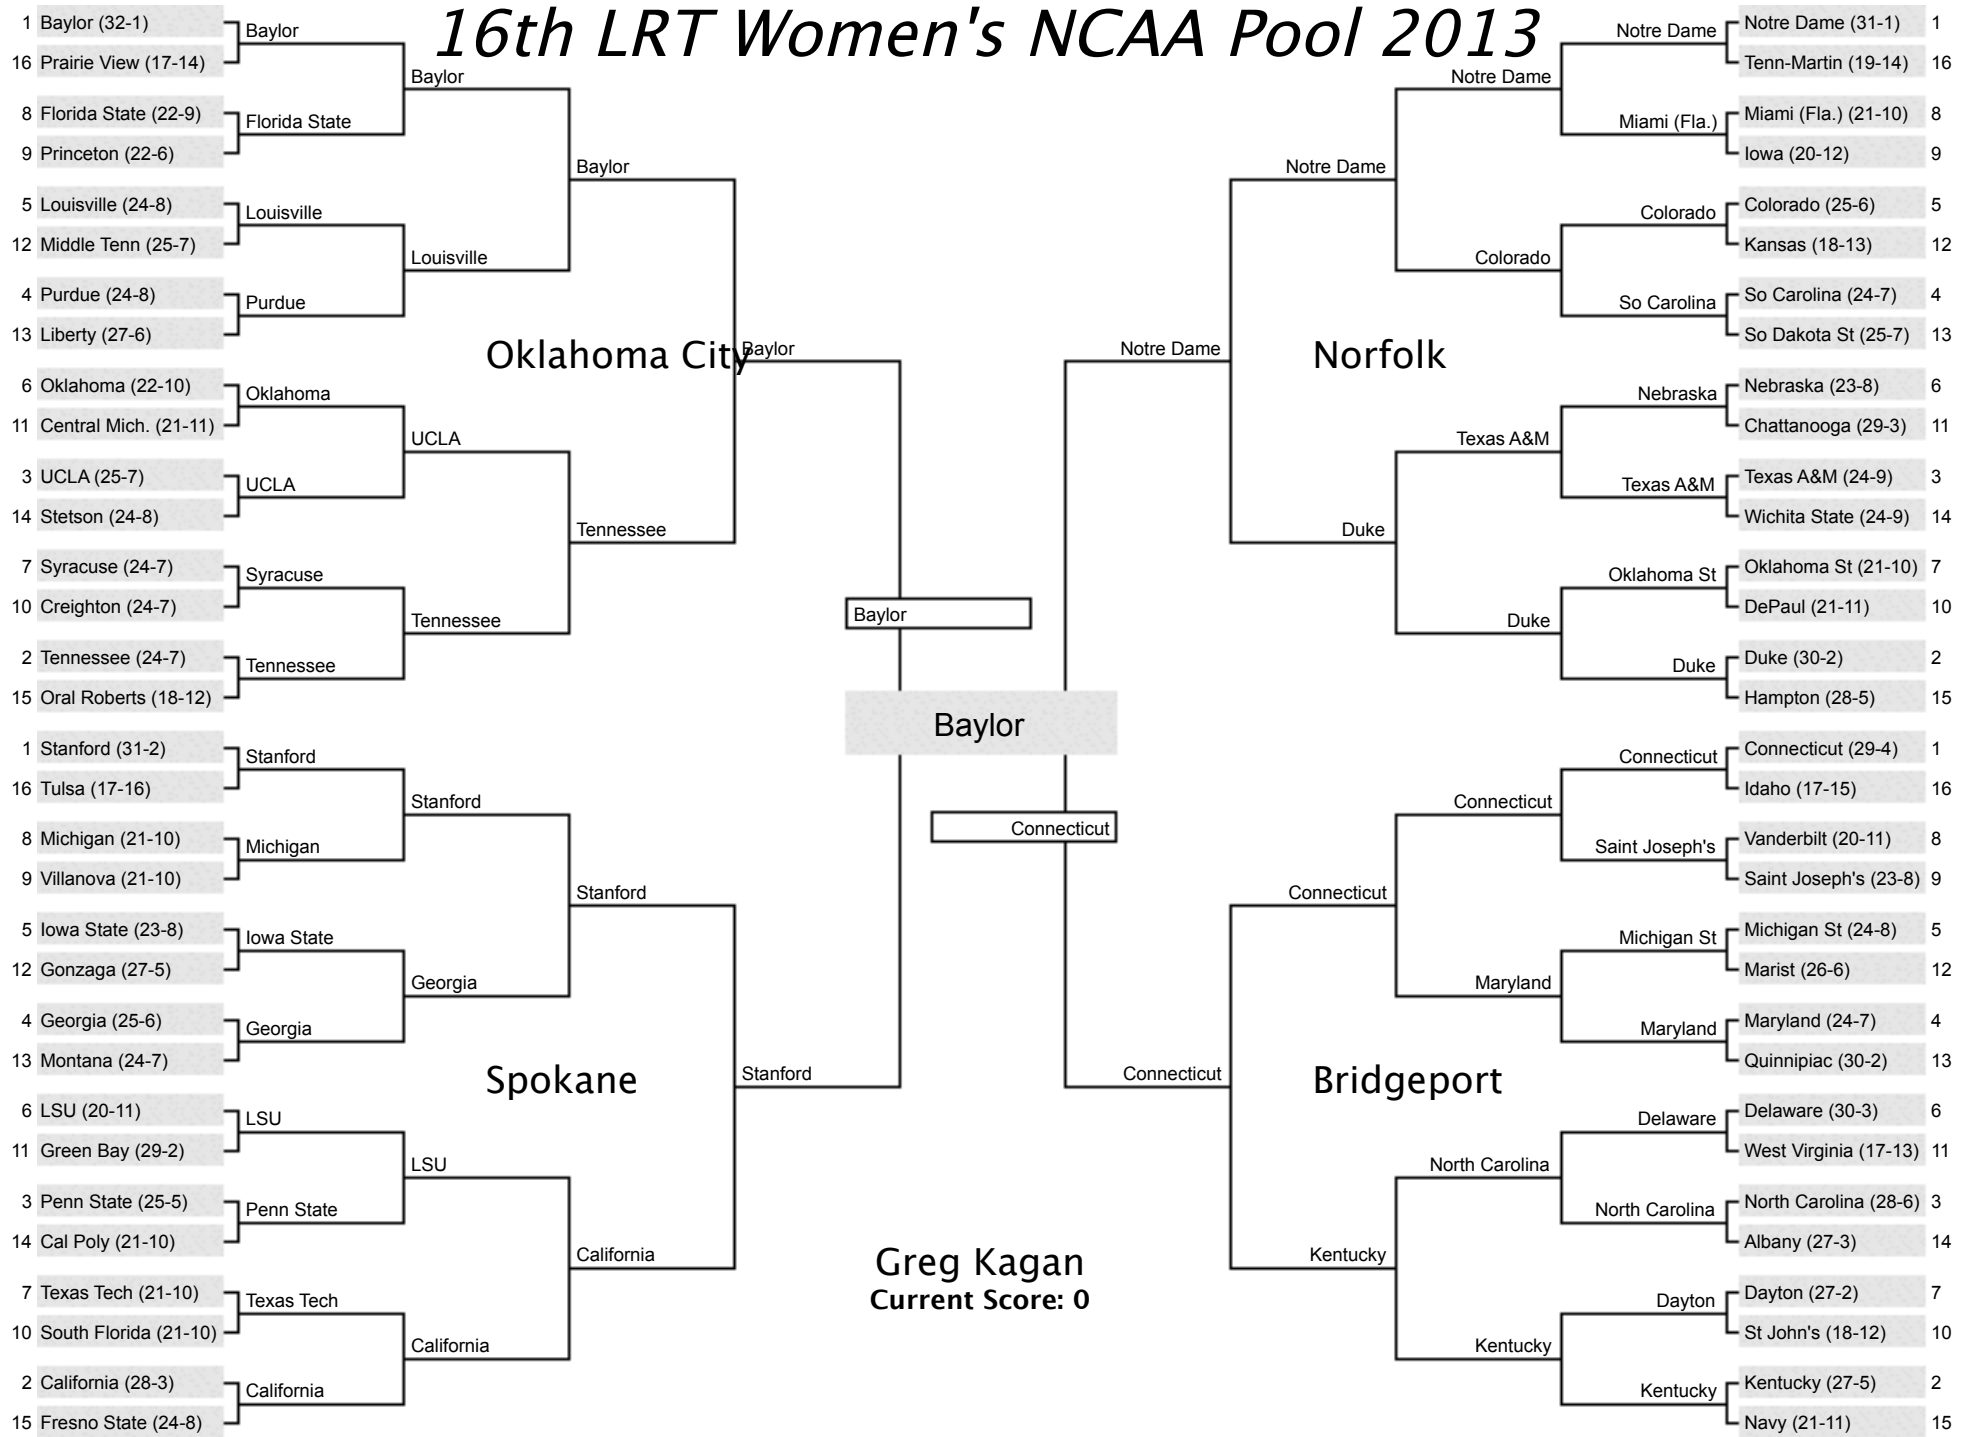

16th LRT Women's NCAA Pool 2013