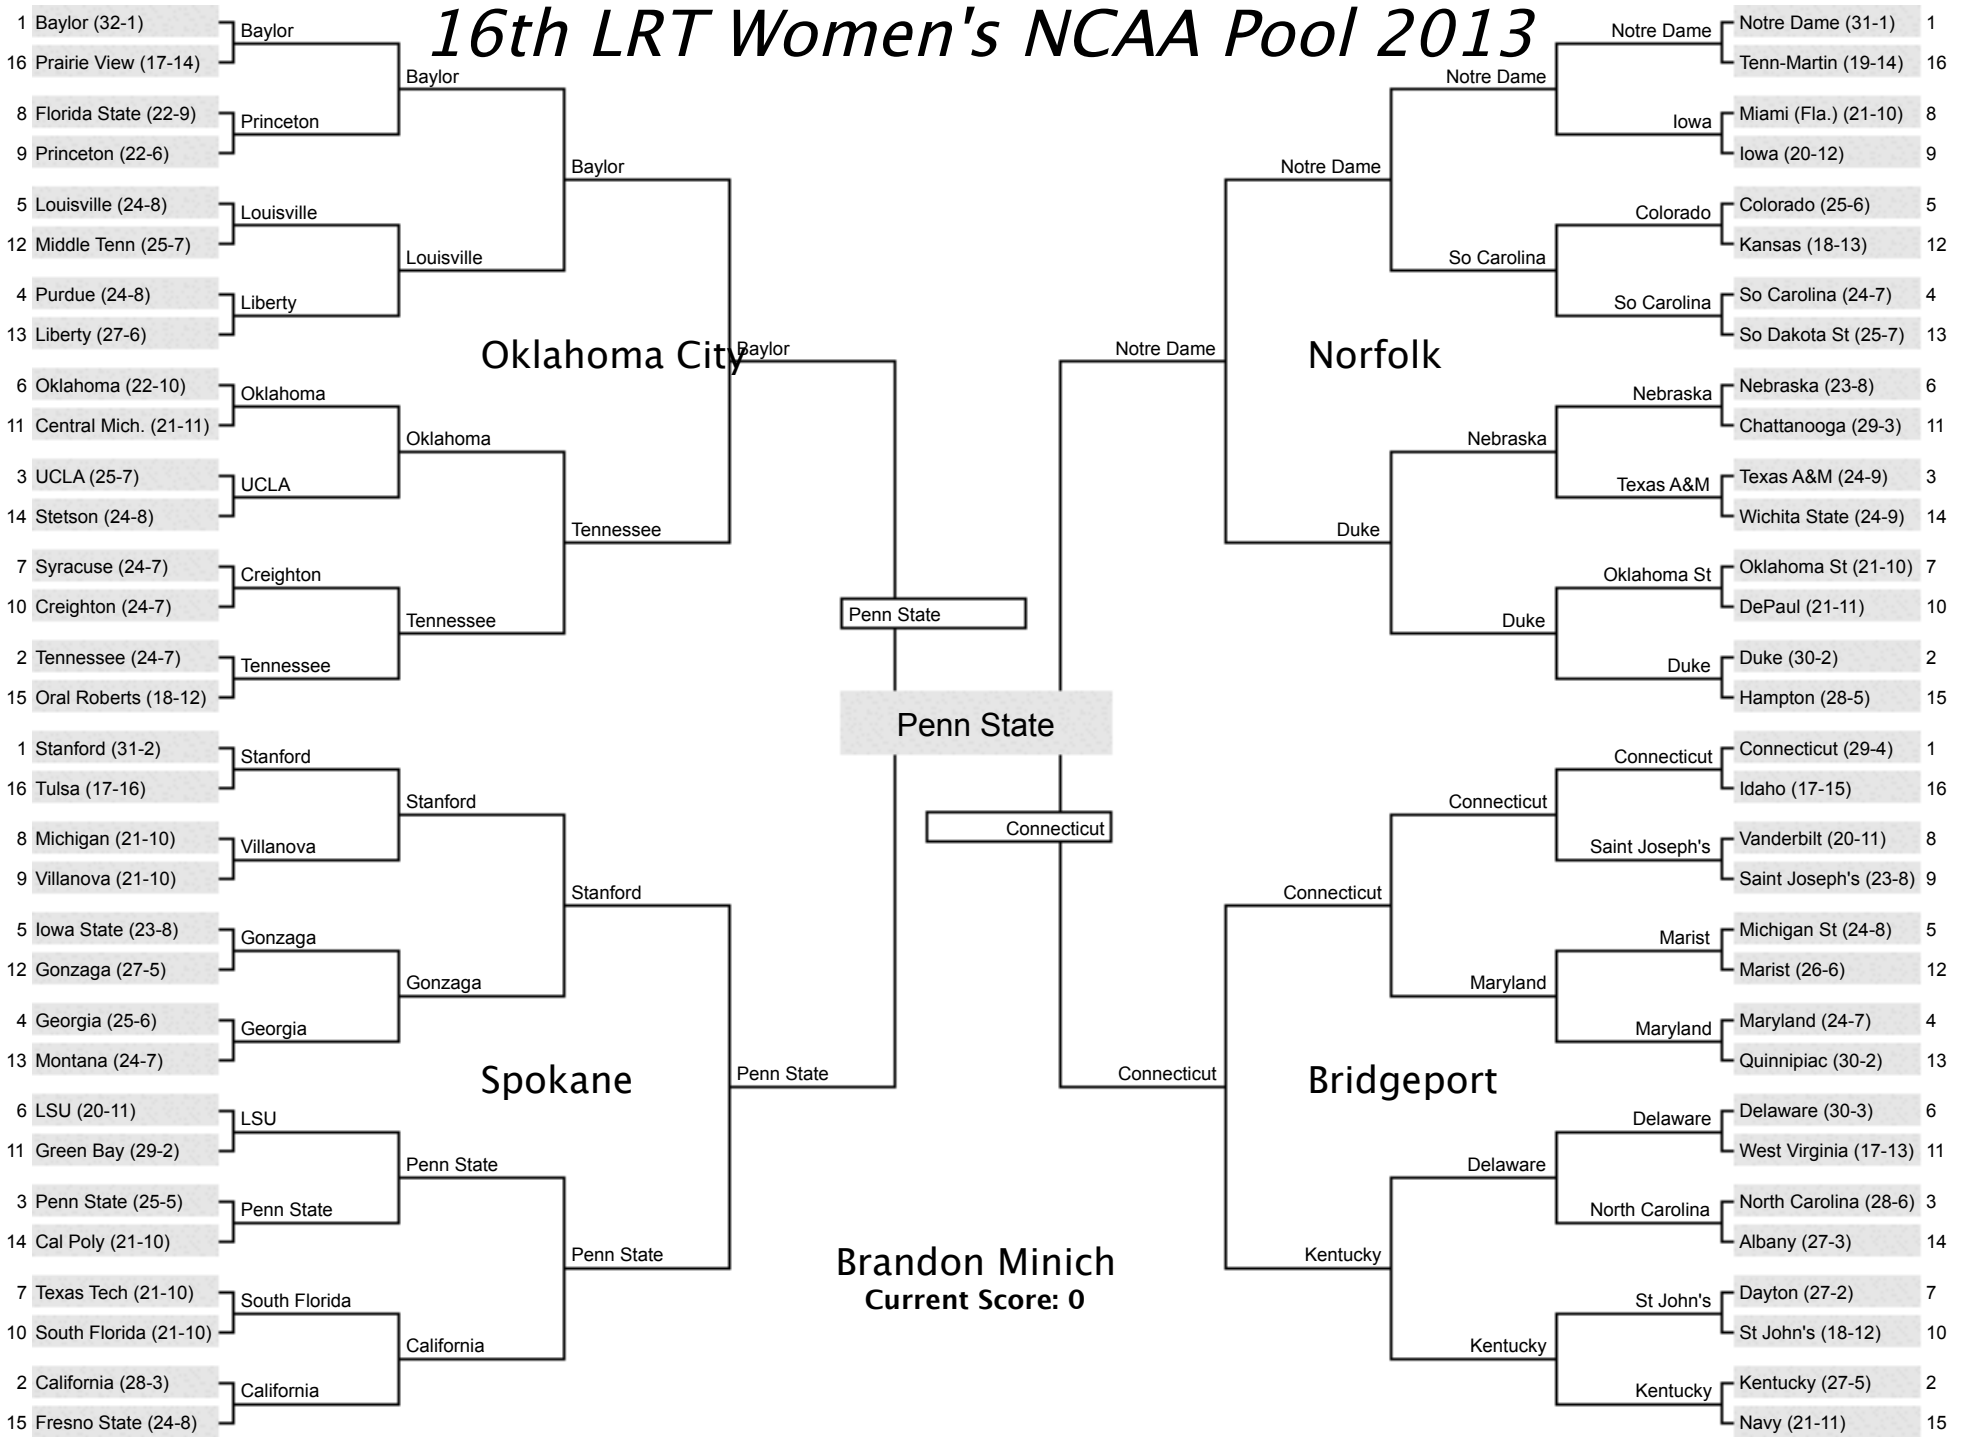

16th LRT Women's NCAA Pool 2013