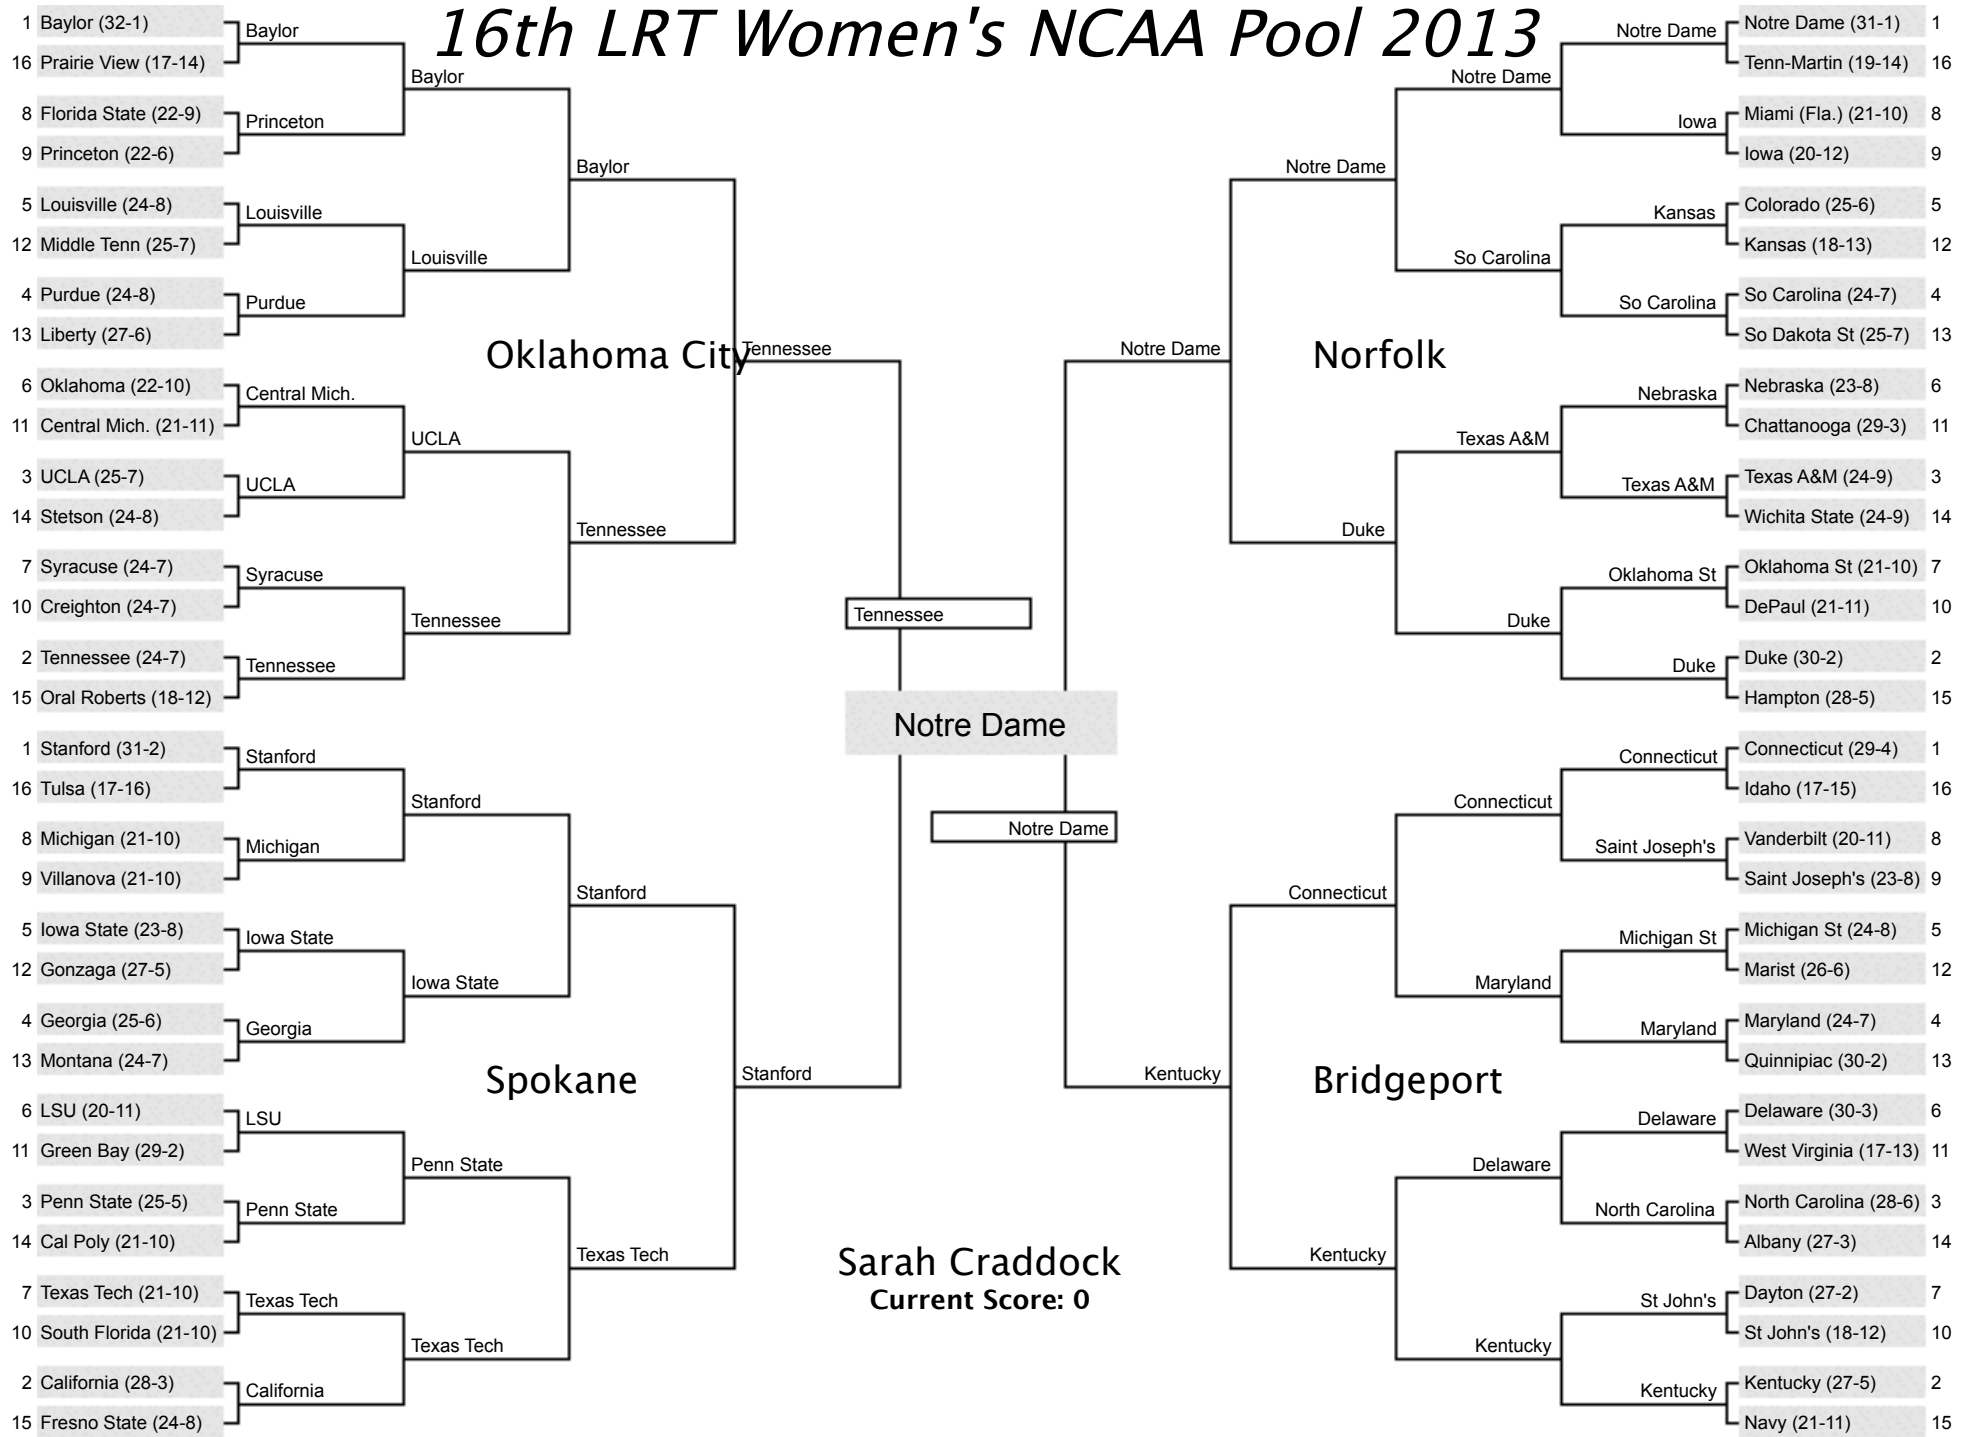

16th LRT Women's NCAA Pool 2013