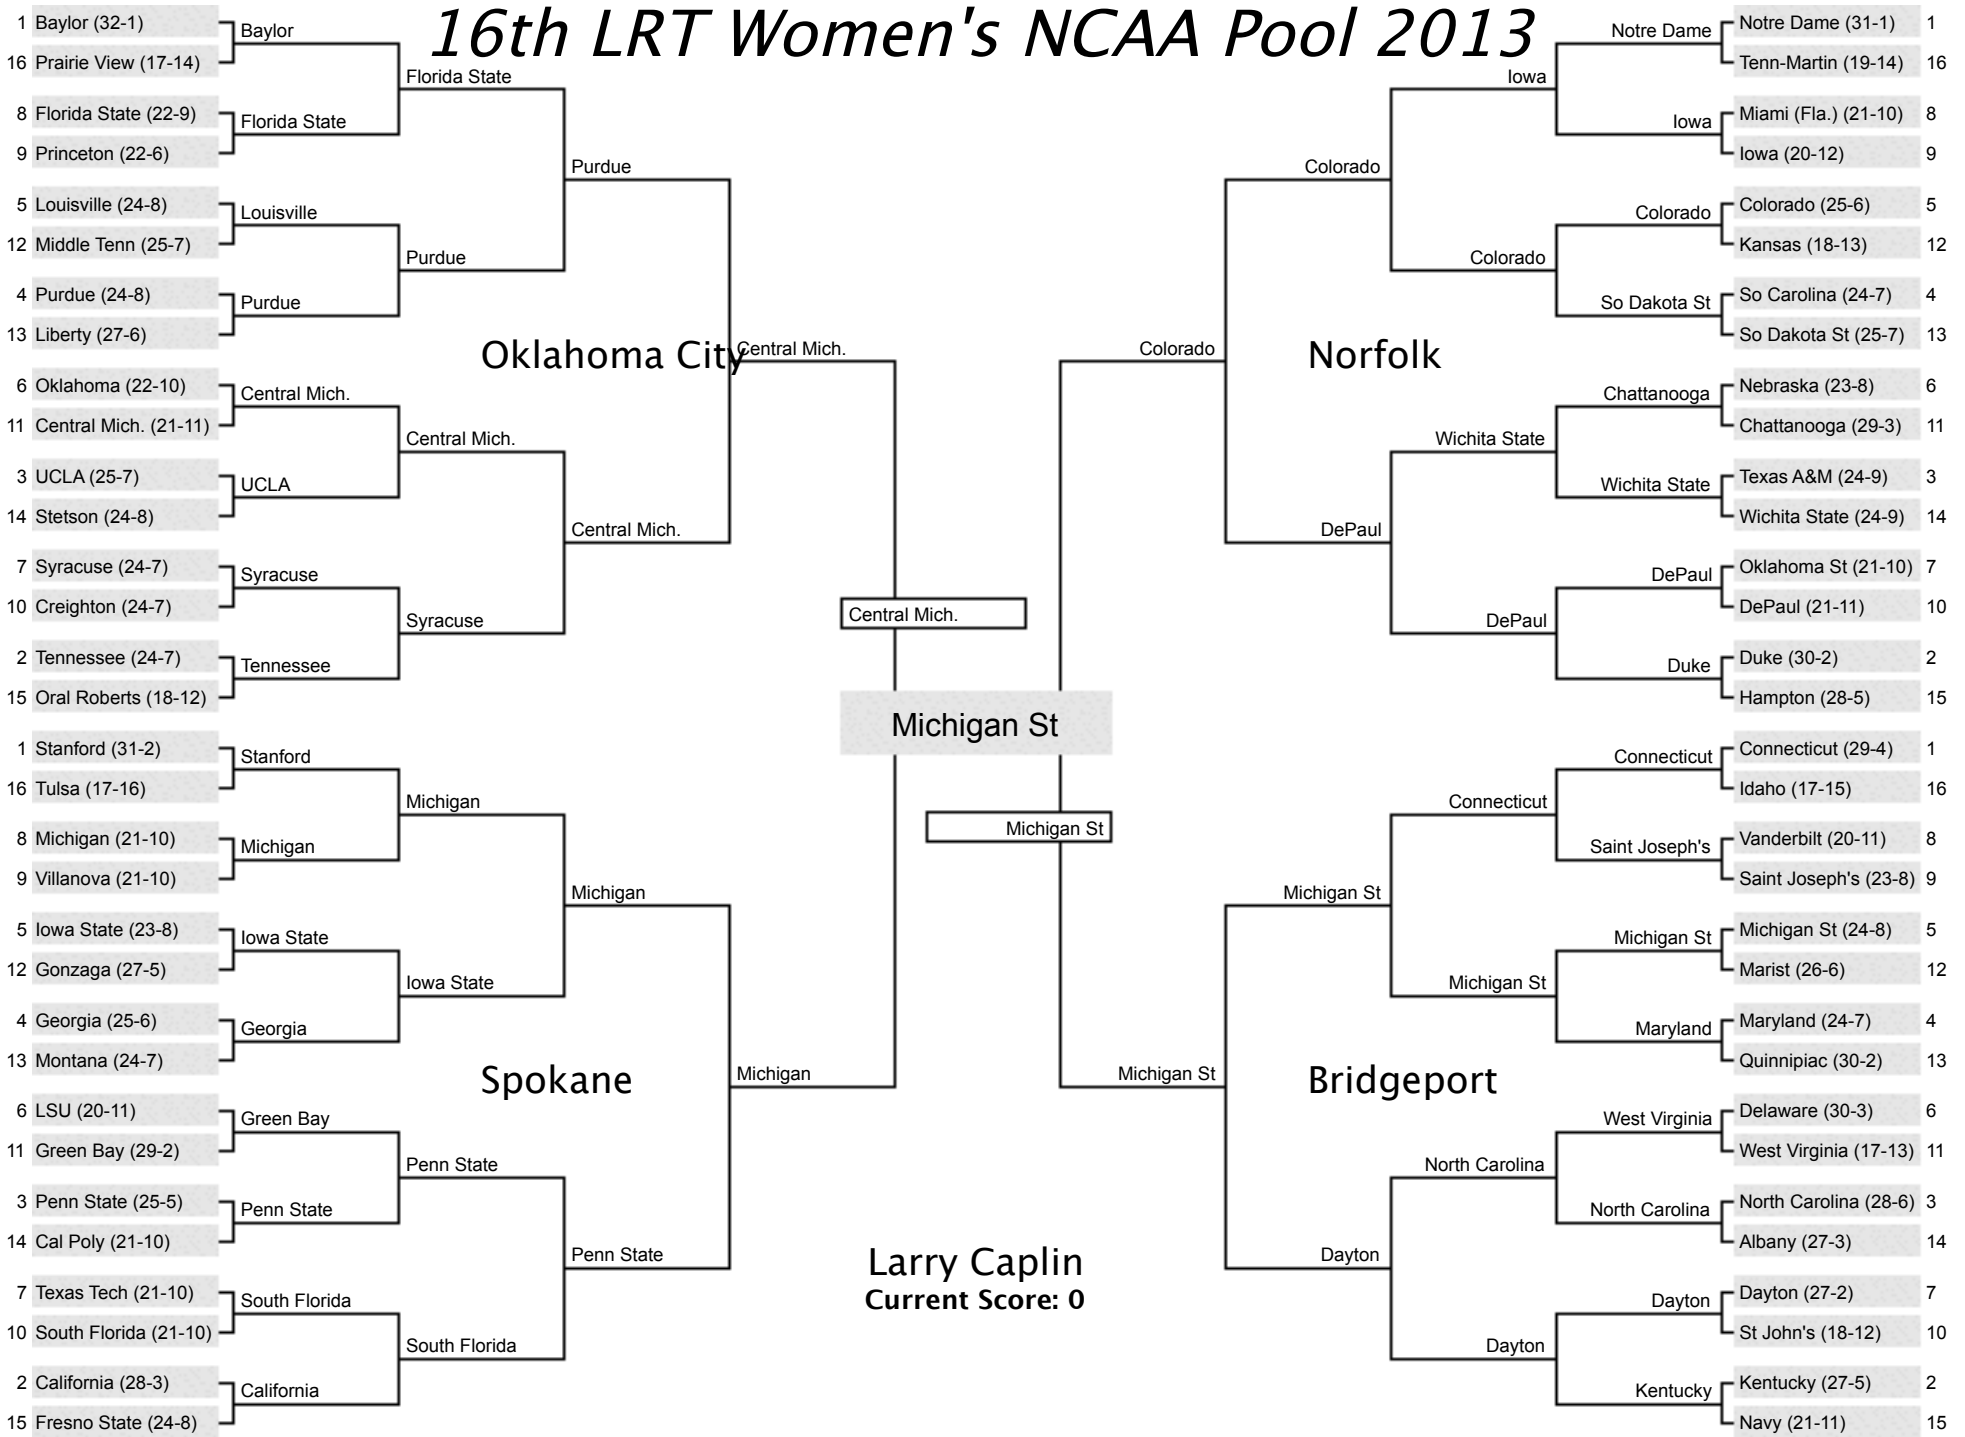

16th LRT Women's NCAA Pool 2013

Michigan St

Michigan St

Larry Caplin
Current Score: 0