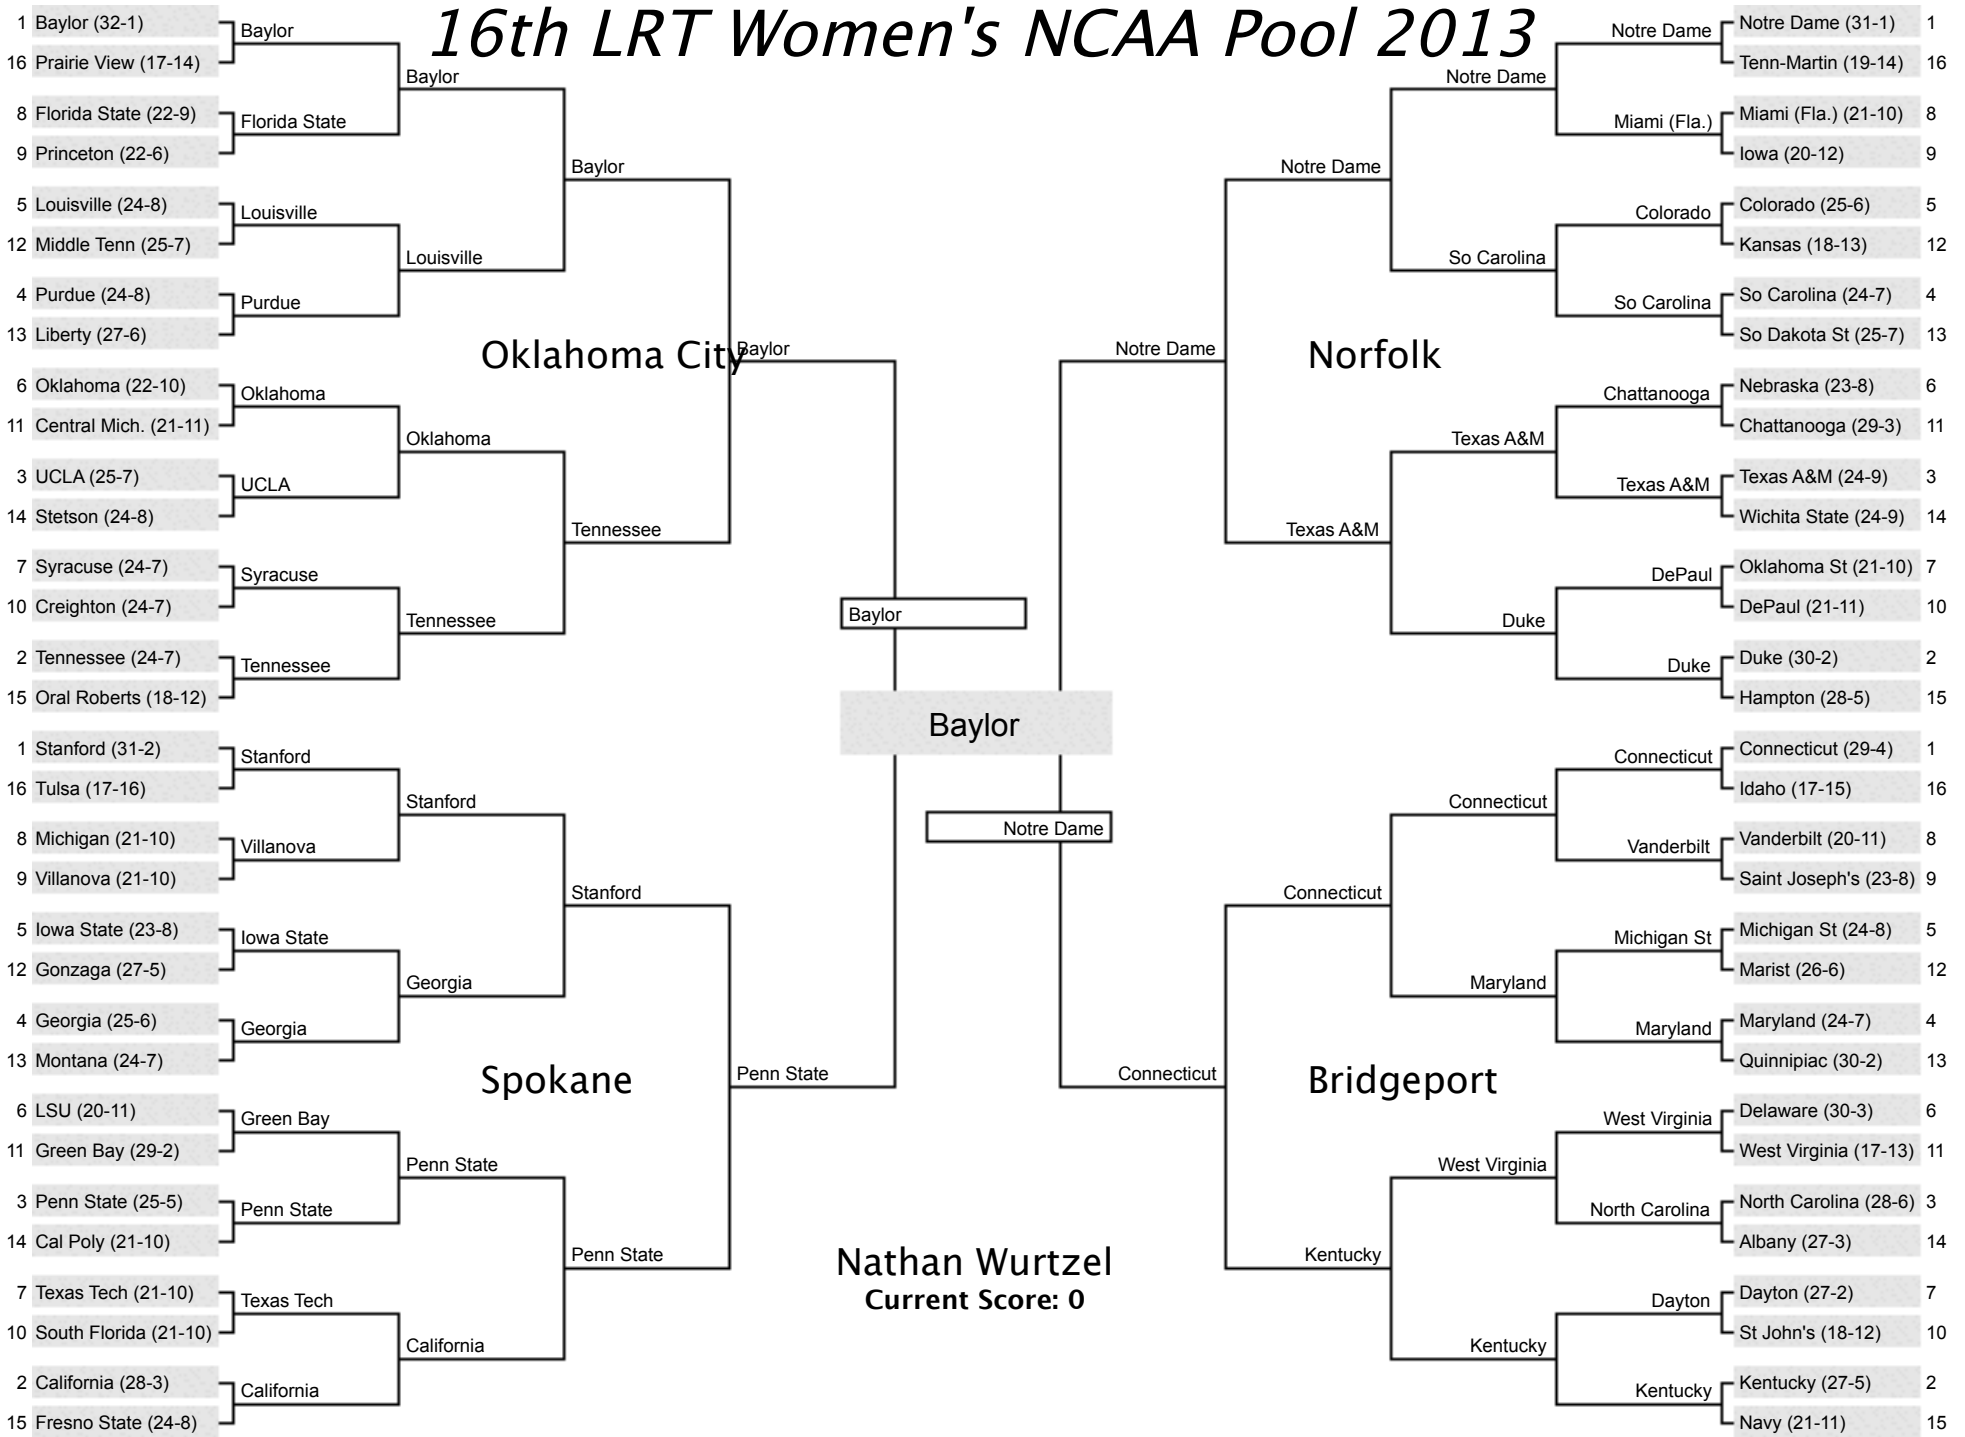

16th LRT Women's NCAA Pool 2013