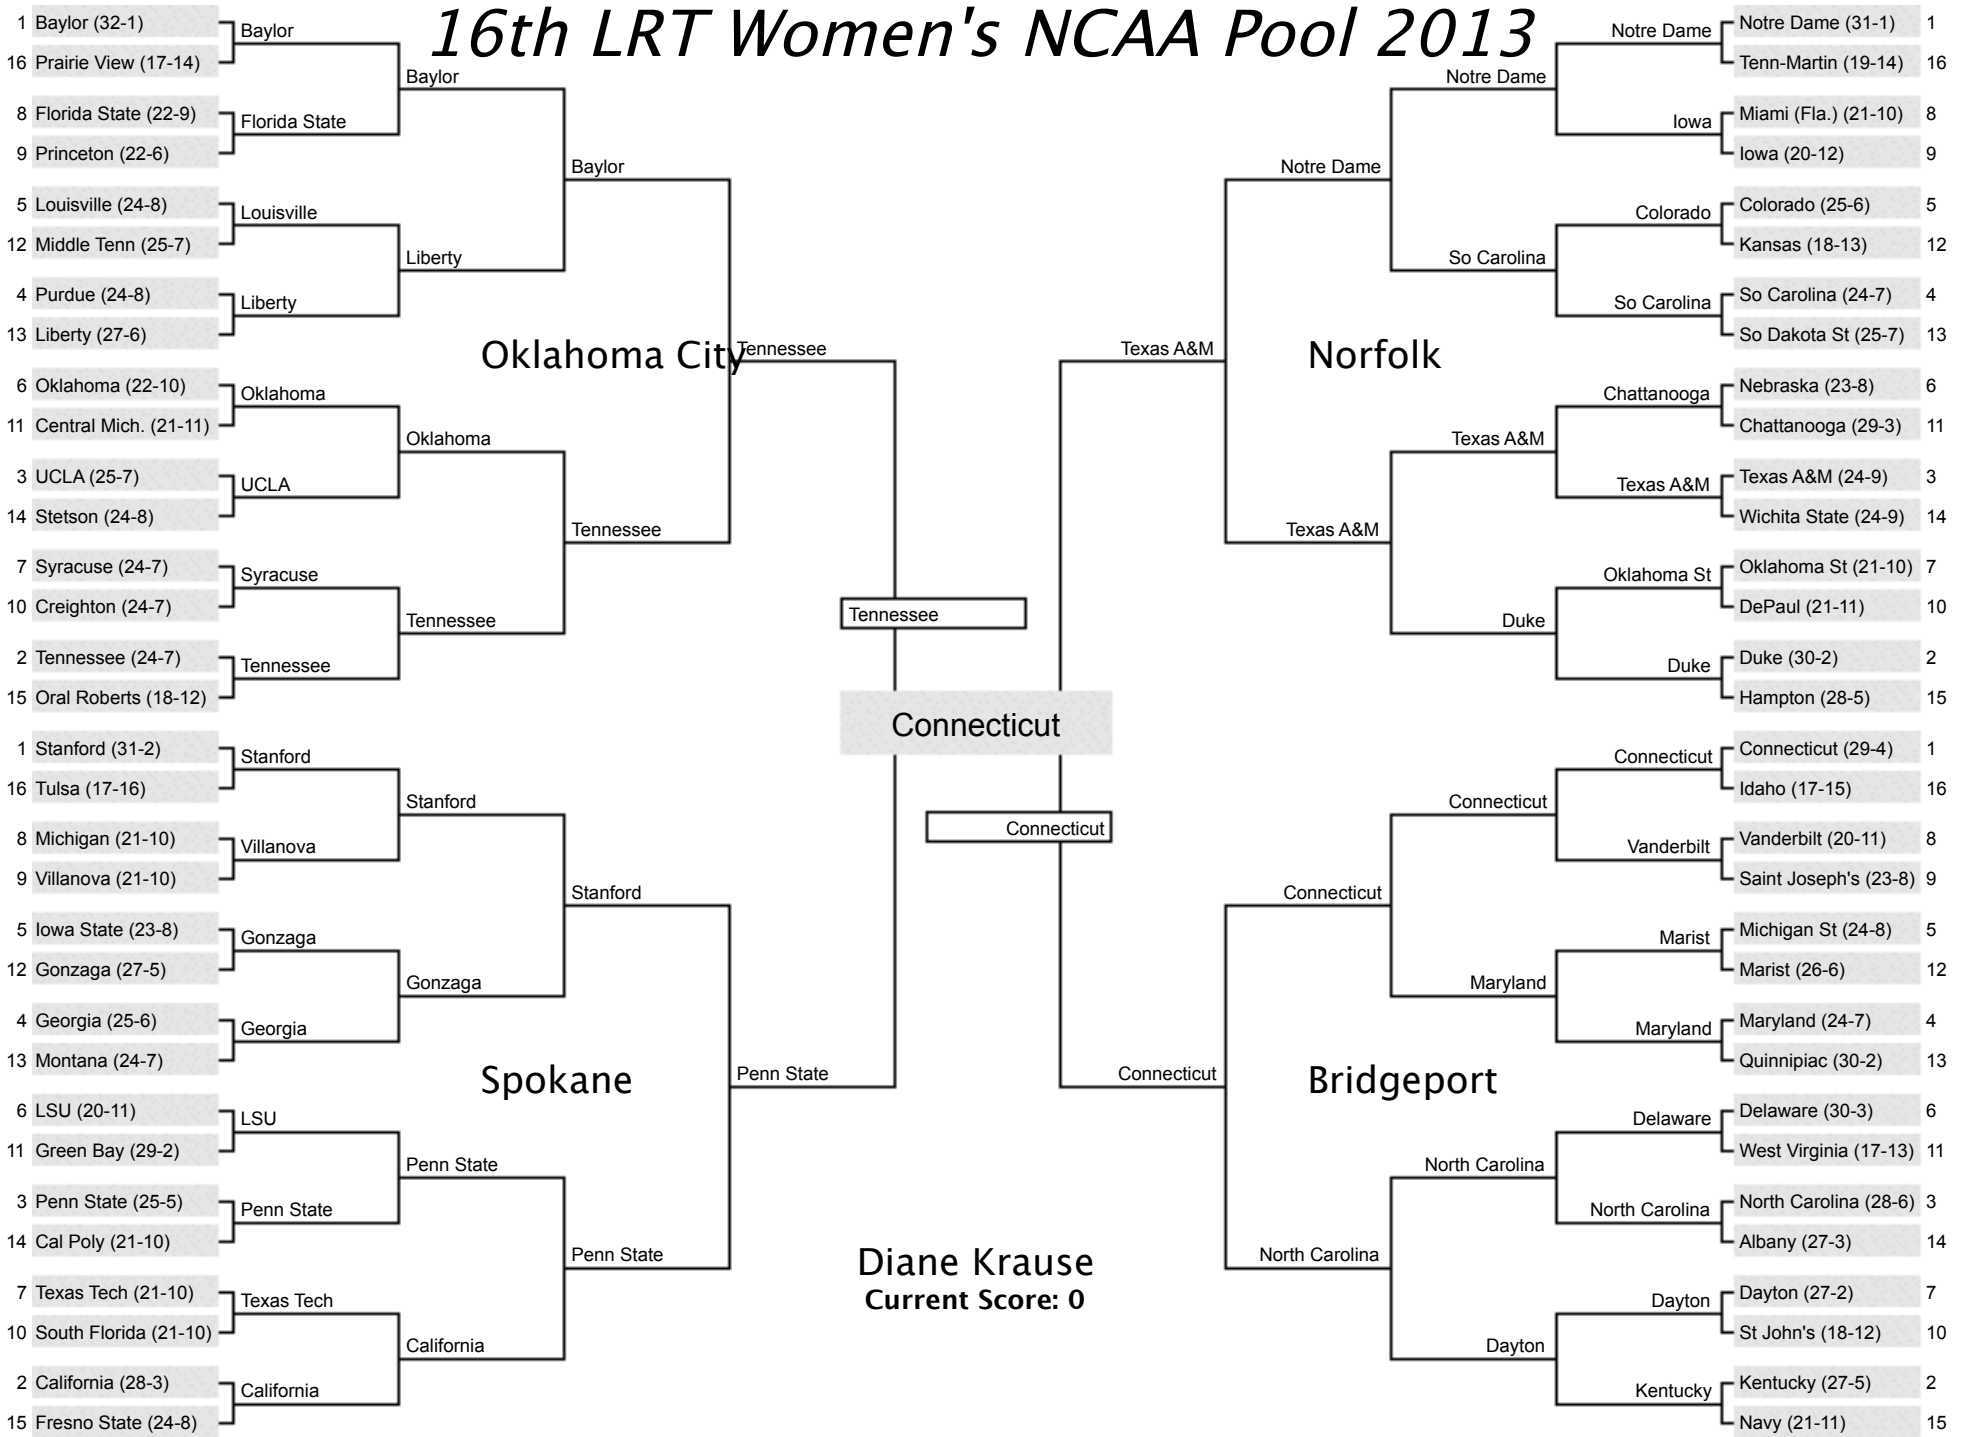

16th LRT Women's NCAA Pool 2013